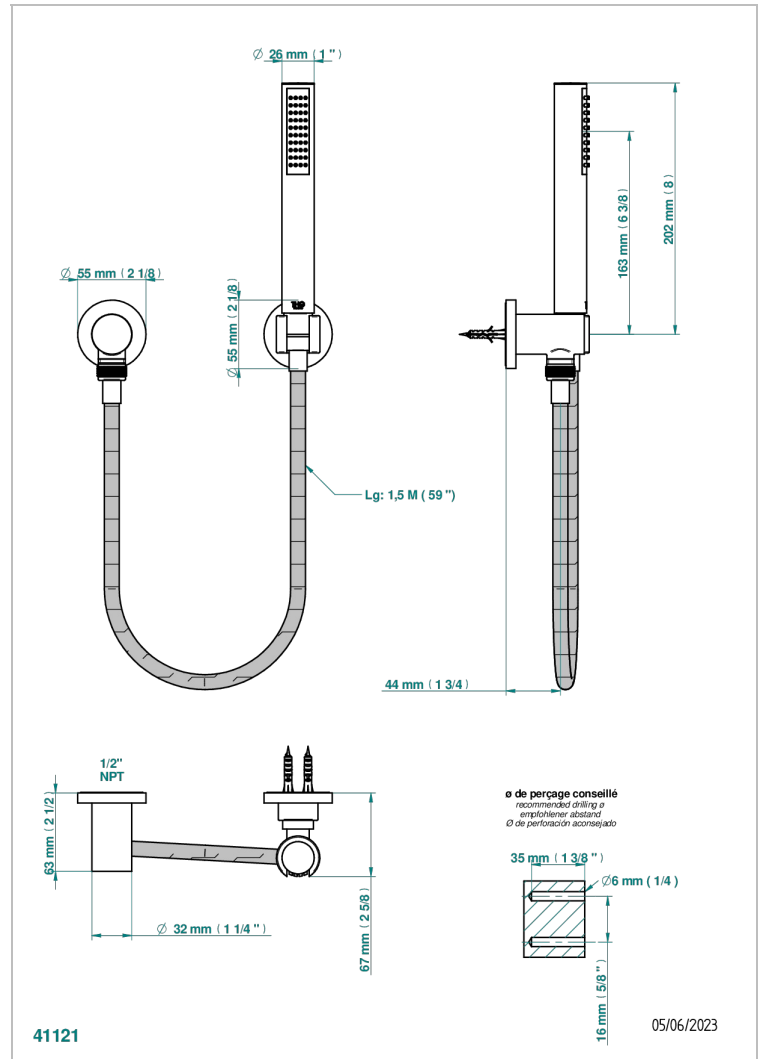

# COLLECTION "O"

G4P-52/US

Hand handle shower with bracket and elbow

THG<sup>®</sup>  
PARIS

## CARACTERÍSTICAS

- Collection "O"
- Hand handle shower with bracket and elbow