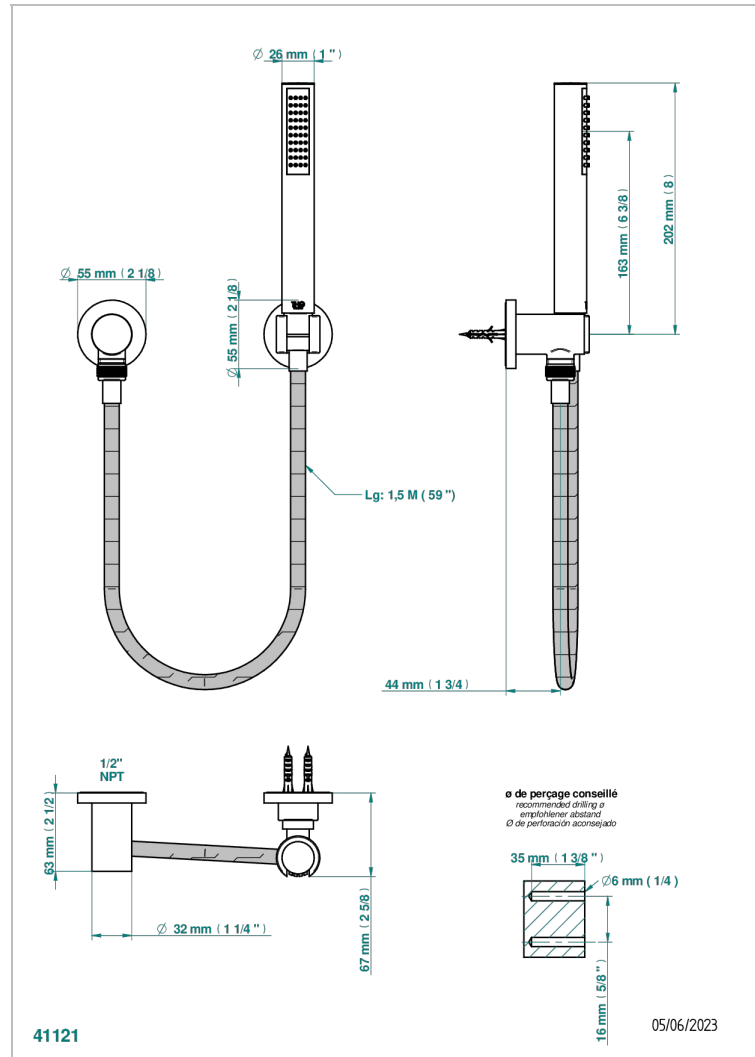

COLLECTION "O"

G4P-52/US

Wall mounted handshower with separate fixed hook

CHARACTERISTIC

- Collection "O"
- Wall mounted handshower with separate fixed hook

AVAILABLE FINITIONS

Black ceram - D30
Blush PVD - H62
Brass color PVD - H49
Brown bronze color PVD - F33
Chrome polished - A02
Chrome polished / gold polished - G02

Copper antique matt, coated - H07
Gold color PVD - H52
Gold mat - F07
Gold polished - F01
Graphite PVD - H64
Light coated bronze - D01

Matt Umber PVD - H67
Matt blush PVD - H60
Matt brass color PVD - H50
Matt brown bronze color PVD - F34
Matt chrome (American satin) - C02
Matt gold color PVD - H53

Matt graphite PVD - H65
Matt nickel (American satin) - C01
Matt nickel color PVD - H56
Nickel antique / Sovereign - H28
Nickel color PVD - H55
Nickel polished - B01

Soft gold - F30
Soft matt gold - F31
Umber PVD - H66