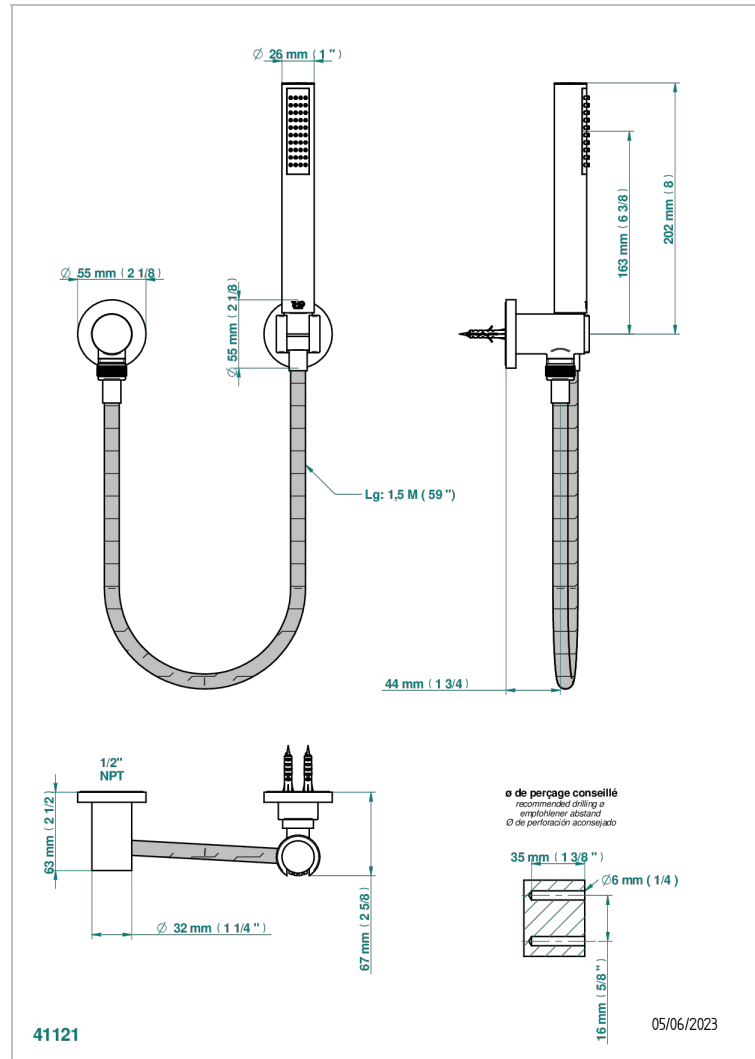

# MONTAIGNE VENUS WHITE MARBLE WITH LEVER HANDLES

G3W-52/US

Wall mounted handshower with separate fixed hook

## CHARACTERISTIC

- Montaigne Vénus white marble with lever handles
- Wall mounted handshower with separate fixed hook