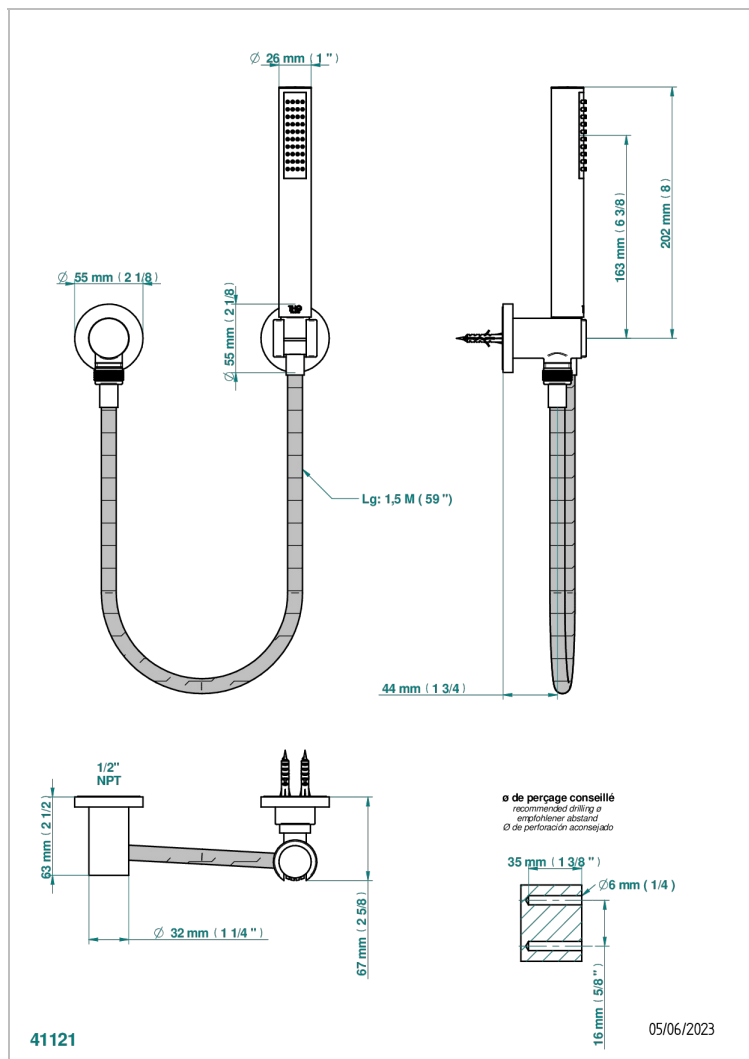

MONTAIGNE VENUS WHITE MARBLE

G3V-52/US

Wall mounted handshower with separate fixed hook

CHARACTERISTIC

- Montaigne Vénus white marble
- Wall mounted handshower with separate fixed hook

AVAILABLE FINITIONS

Black ceram - D30