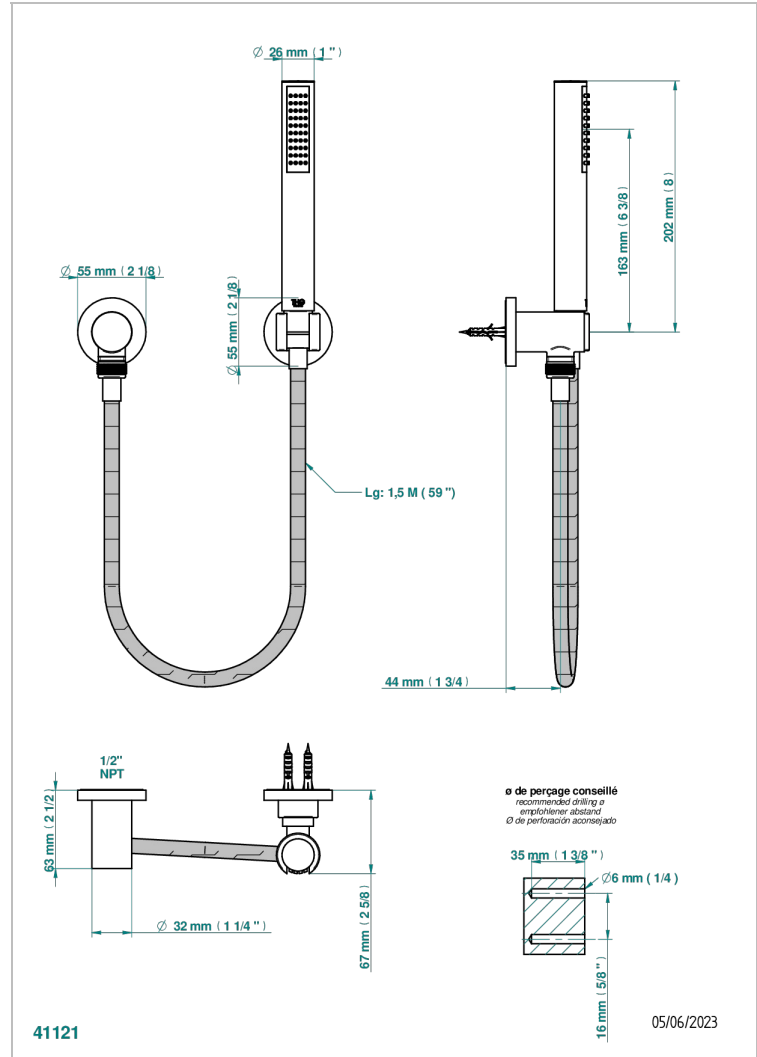

MONTAIGNE LEONARDO GREY MARBLE WITH LEVER HANDLES

G3U-52/US

Wall mounted handshower with separate fixed hook

CHARACTERISTIC

- Montaigne Leonardo Grey marble with lever handles
- Wall mounted handshower with separate fixed hook