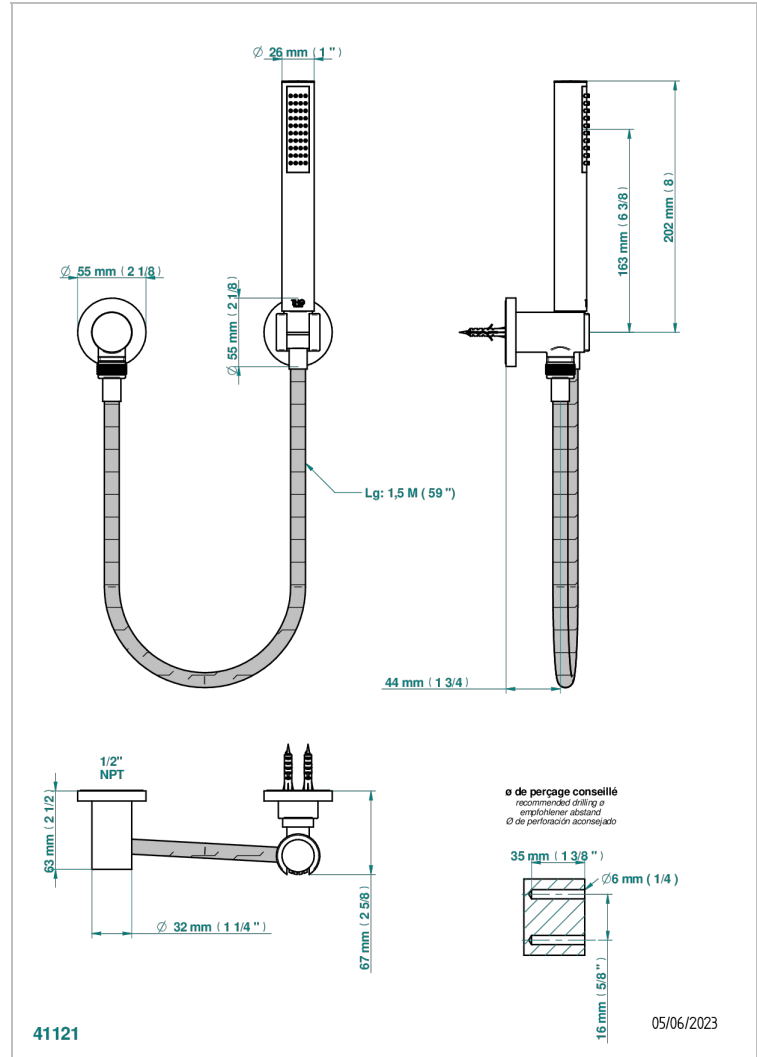

MONTAIGNE LEONARDO GREY MARBLE

G3T-52/US

Wall mounted handshower with separate fixed hook

CHARACTERISTIC

- Montaigne Leonardo Grey marble
- Wall mounted handshower with separate fixed hook

AVAILABLE FINITIONS

Black ceram - D30
Blush PVD - H62
Brass color PVD - H49
Brown bronze color PVD - F33
Chrome polished - A02
Chrome polished / gold polished - G02

Copper antique matt, coated - H07
Gold color PVD - H52
Gold mat - F07
Gold polished - F01
Graphite PVD - H64
Light coated bronze - D01