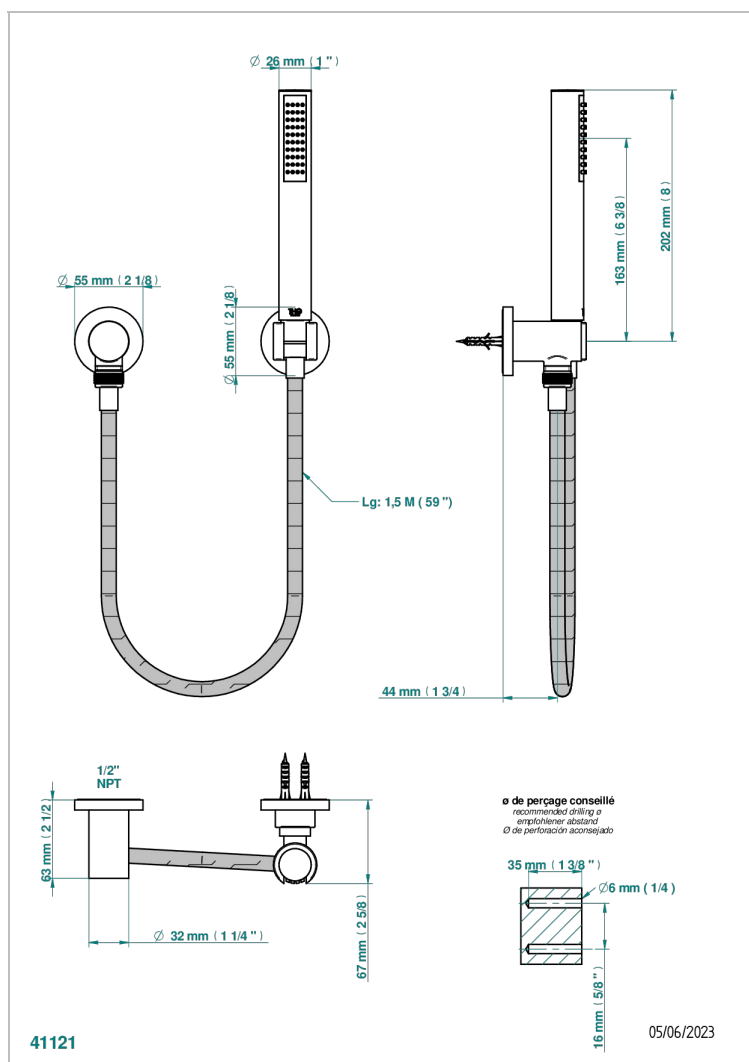

MONTAIGNE GRAND ANTIQUE MARBLE

G3R-52/US

Wall mounted handshower with separate fixed hook

CHARACTERISTIC

- Montaigne Grand Antique marble
- Wall mounted handshower with separate fixed hook

AVAILABLE FINITIONS

Black ceram - D30

Blush PVD - H62

Brass color PVD - H49

Brown bronze color PVD - F33

Chrome polished - A02

Chrome polished / gold polished - G02

Copper antique matt, coated - H07

Gold color PVD - H52