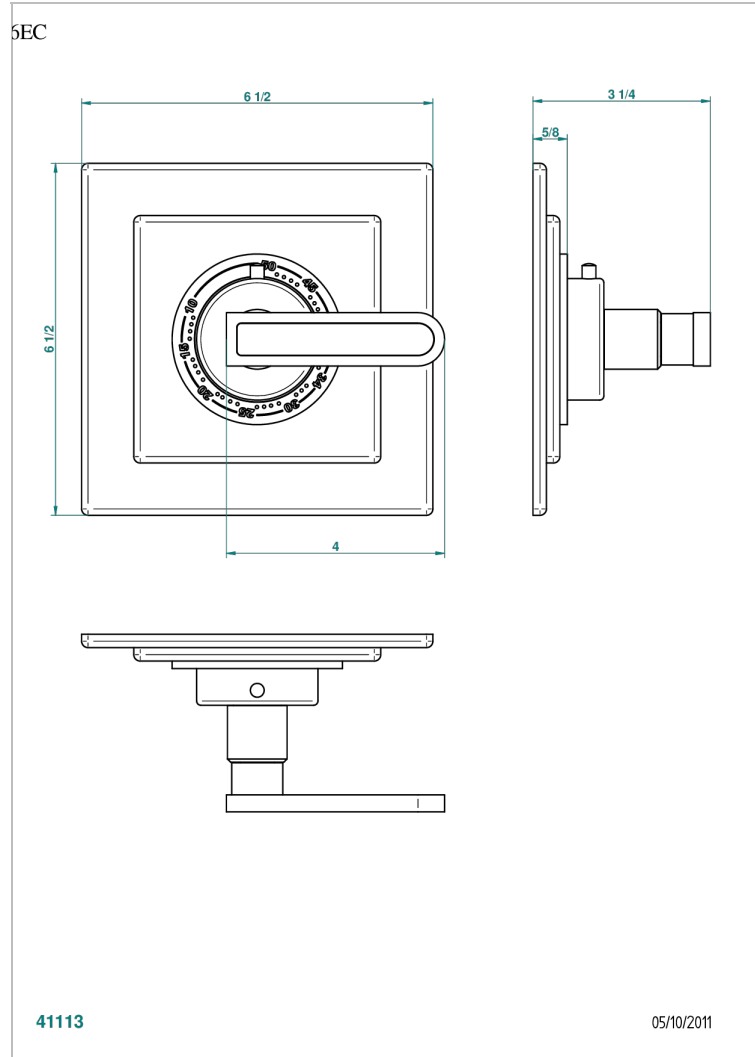

PROFIL BLACK ONYX WITH LEVER

A6P-15EN16EC

Trim for Eurotherm thermostat n° 8105N, 8200N, 8300

THG[®]
PARIS

CHARACTERISTIC

- Profil Black Onyx with lever
- Trim for Eurotherm thermostat n° 8105N, 8200N, 8300

RELATED SKU'S

- Ref. G00-8105N 1/2" Eurotherm thermostat, 40 l/min with wax cartridge
- Ref. G00-8200N 3/4" Eurotherm thermostat, 80 l/min

AVAILABLE FINITIONS

Antique nickel - H28
Black ceram - D30
Blush PVD - H62
Brass color PVD - H49
Brown bronze color PVD - F33
Gold color PVD - H52