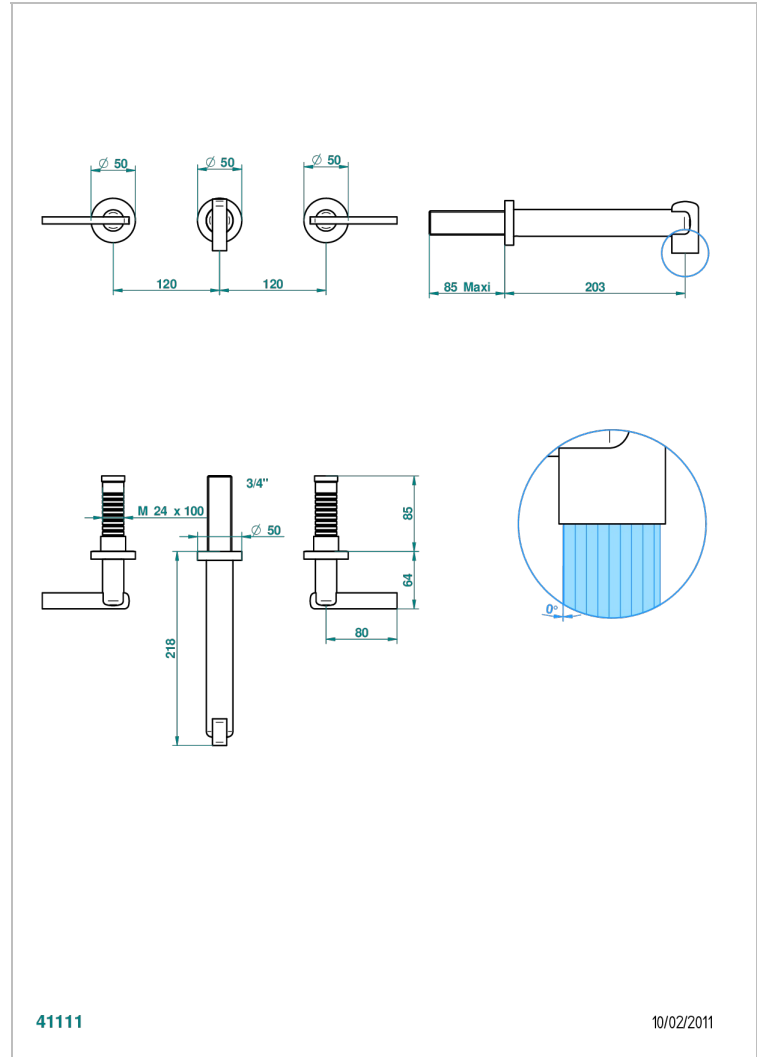

LE 11 WITH LEVER HANDLES

U2B-41SGB

Trim for wall mounted 3-hole bath set only

41111

10/02/2011

CHARACTERISTIC

- Le 11 with lever handles
- Trim for wall mounted 3-hole bath set only

RELATED SKU'S

- Ref. G00-40AM/US Rough parts for wall set (one counter clockwise and one clockwise cartridges)

AVAILABLE FINITIONS

Black ceram - D30
Blush PVD - H62
Brass color PVD - H49
Brown bronze color PVD - F33
Chrome polished - A02
Chrome polished / gold polished - G02