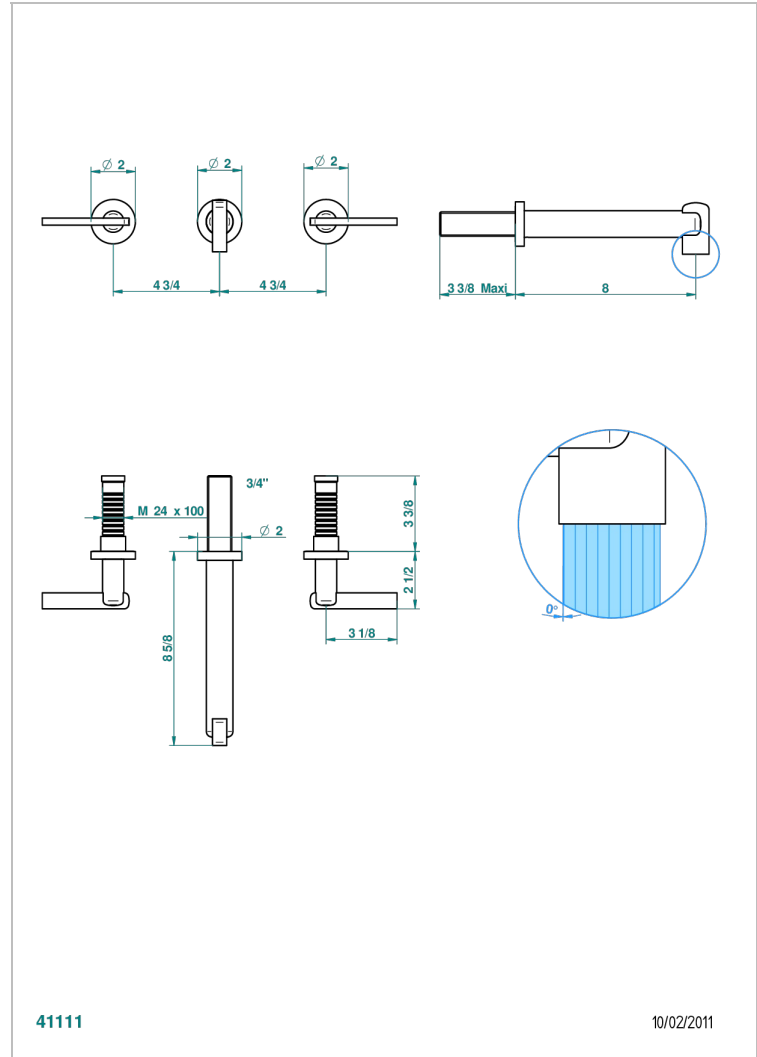

# LE 11 WITH LEVER HANDLES

U2B-41SGB

Trim for wall mounted 3-hole bath set only

41111

10/02/2011

## CHARACTERISTIC

- Le 11 with lever handles
- Trim for wall mounted 3-hole bath set only

## RELATED SKU'S

- Ref. G00-40AM/US Rough parts for wall set (one counter clockwise and one clockwise cartridges)