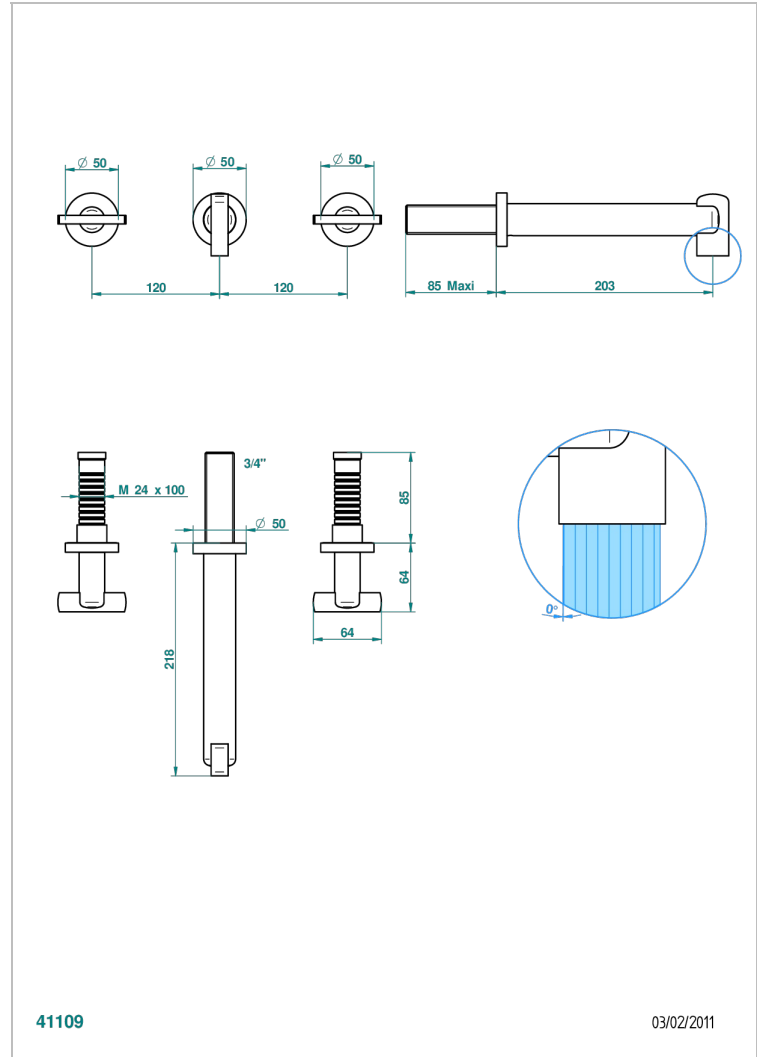

# LE 11

U2A-41SGB

Trim for wall mounted 3-hole bath set only

## CHARACTERISTIC

- Le 11
- Trim for wall mounted 3-hole bath set only

## RELATED SKU'S

- Ref. G00-40AM/US Rough parts for wall set (one counter clockwise and one clockwise cartridges)