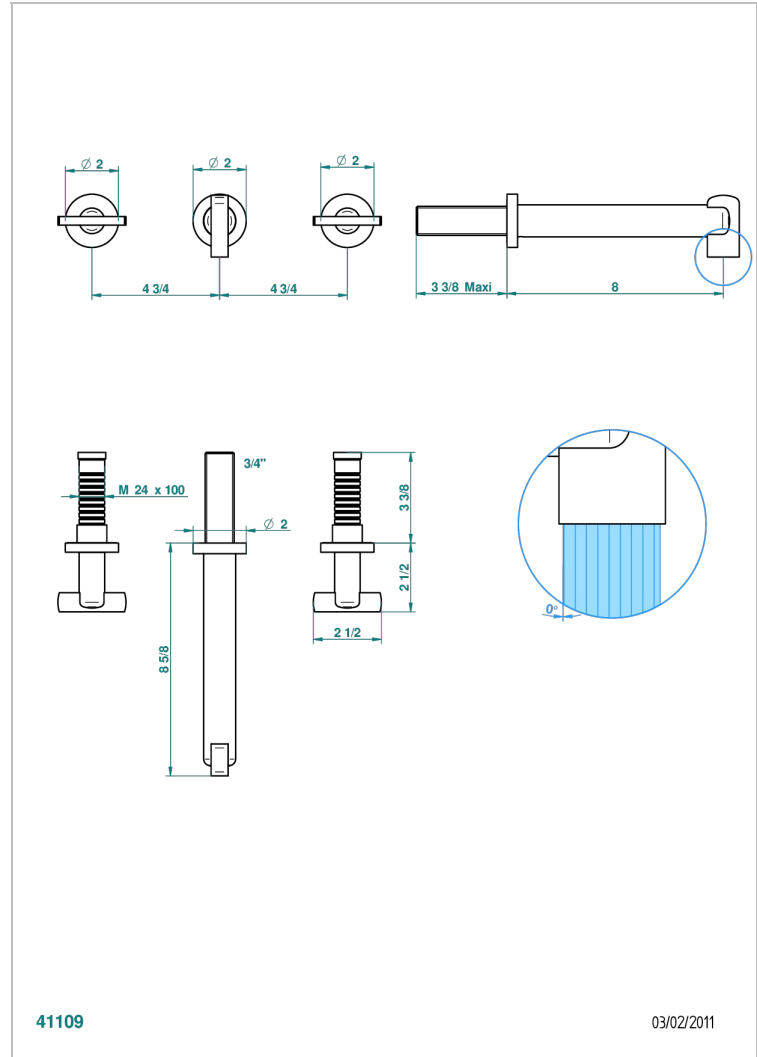

# LE 11

U2A-41SGB

Trim for wall mounted 3-hole bath set only

## CHARACTERISTIC

- Le 11
- Trim for wall mounted 3-hole bath set only

## RELATED SKU'S

- Ref. G00-40AM/US Rough parts for wall set (one counter clockwise and one clockwise cartridges)