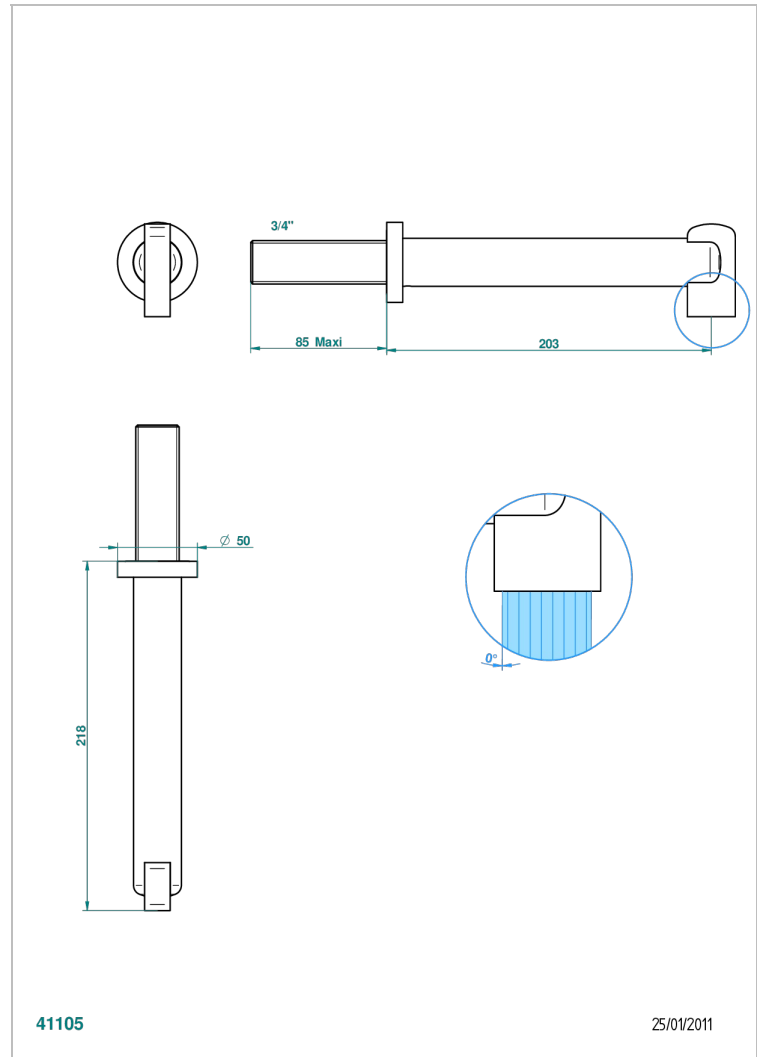

LE 11 WITH LEVER HANDLES

U2B-42SGB

Bath spout, wall mounted

THG[®]
PARIS

CHARACTERISTIC

- Le 11 with lever handles
- Bath spout, wall mounted

AVAILABLE FINITIONS

Black ceram - D30
Blush PVD - H62
Brass color PVD - H49
Brown bronze color PVD - F33
Chrome polished - A02
Chrome polished / gold polished - G02