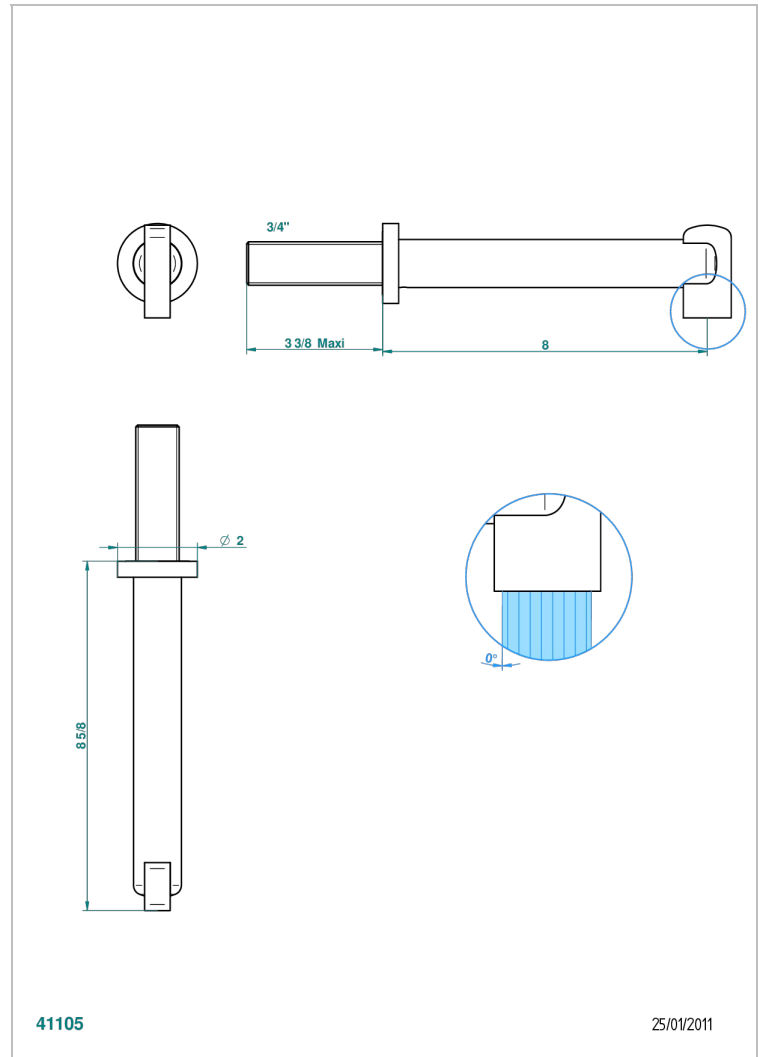

# LE 11 CON MANETAS

U2B-42SGB

Wall mounted bath spout, without T junction

THG<sup>®</sup>  
PARIS

## CARACTERÍSTICAS

- Le 11 con manetas
- Wall mounted bath spout, without T junction