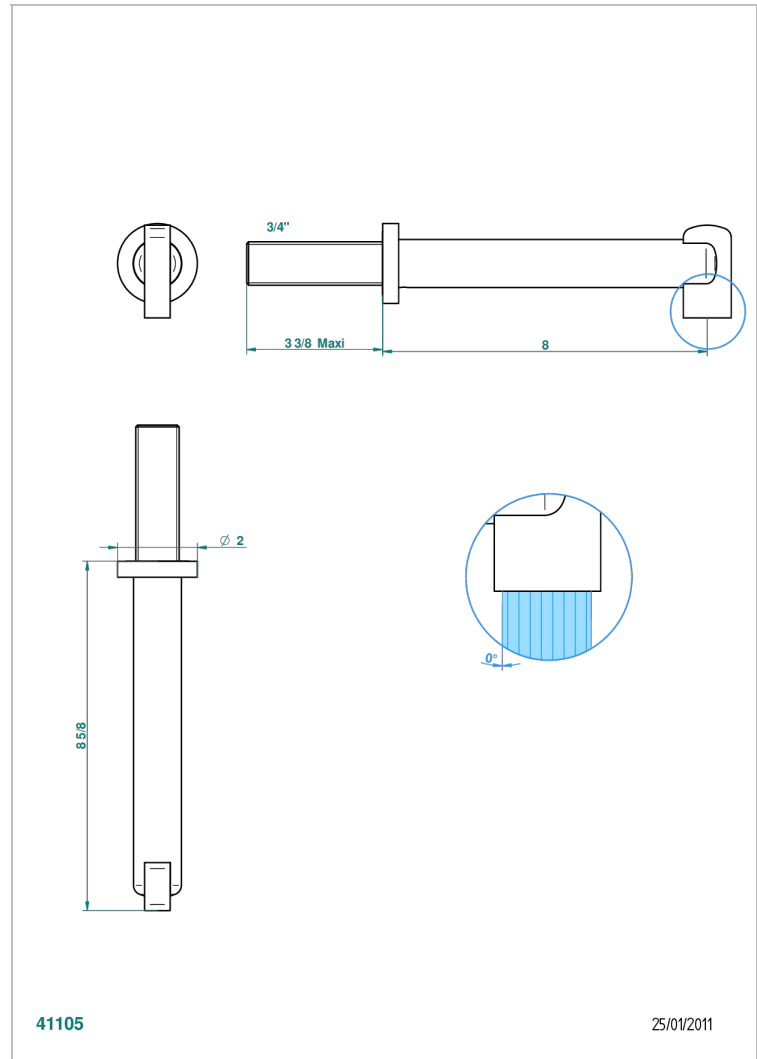

LE 11 WITH LEVER HANDLES

U2B-42SGB

Bath spout, wall mounted

THG[®]
PARIS

CHARACTERISTIC

- Le 11 with lever handles
- Bath spout, wall mounted

AVAILABLE FINITIONS

Black ceram - D30
Blush PVD - H62
Brass color PVD - H49
Brown bronze color PVD - F33
Chrome polished - A02
Chrome polished / gold polished - G02