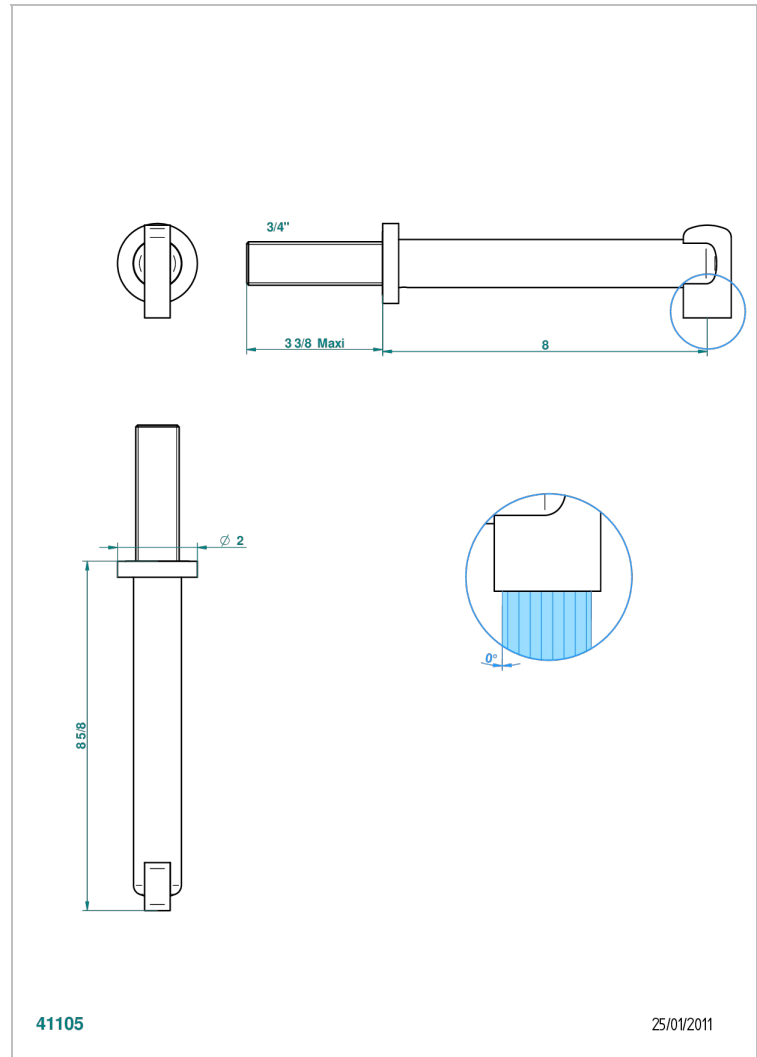

# LE 11 CON MANETAS

U2B-42SGB

Wall mounted bath spout, without T junction

THG<sup>®</sup>  
PARIS

## CARACTERÍSTICAS

- Le 11 con manetas
- Wall mounted bath spout, without T junction