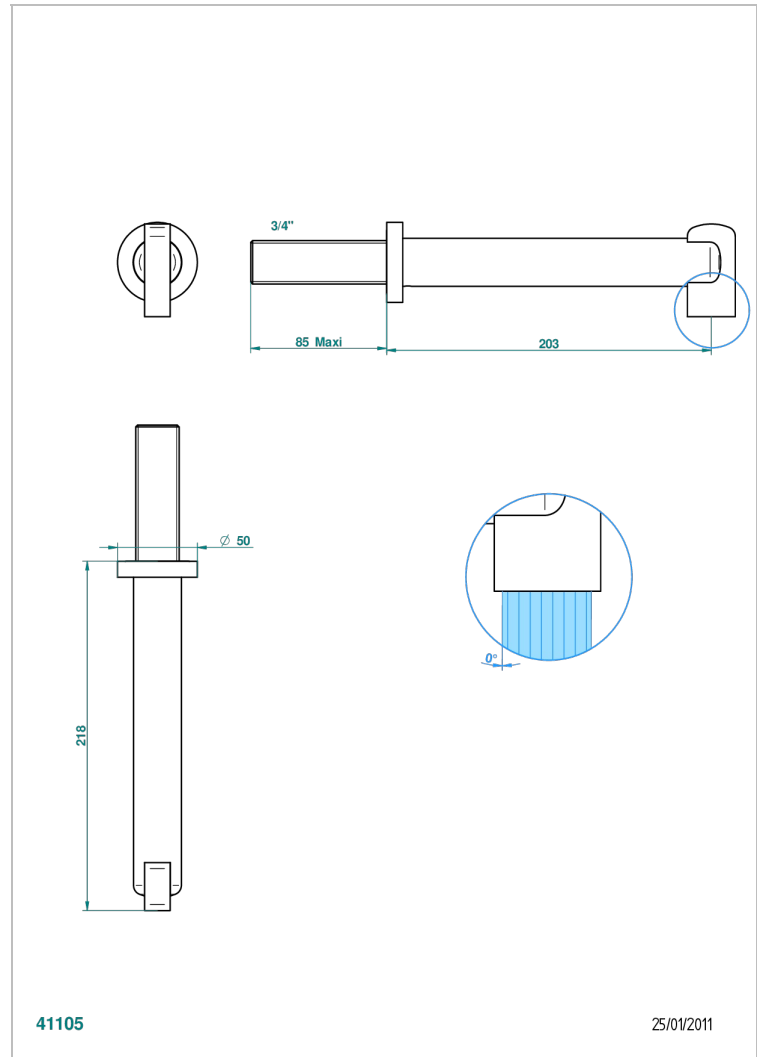

LE 11

U2A-42SGB

Bath spout, wall mounted

CHARACTERISTIC

- Le 11
- Bath spout, wall mounted

AVAILABLE FINITIONS

Black ceram - D30
Blush PVD - H62
Brass color PVD - H49
Brown bronze color PVD - F33
Chrome polished - A02
Chrome polished / gold polished - G02