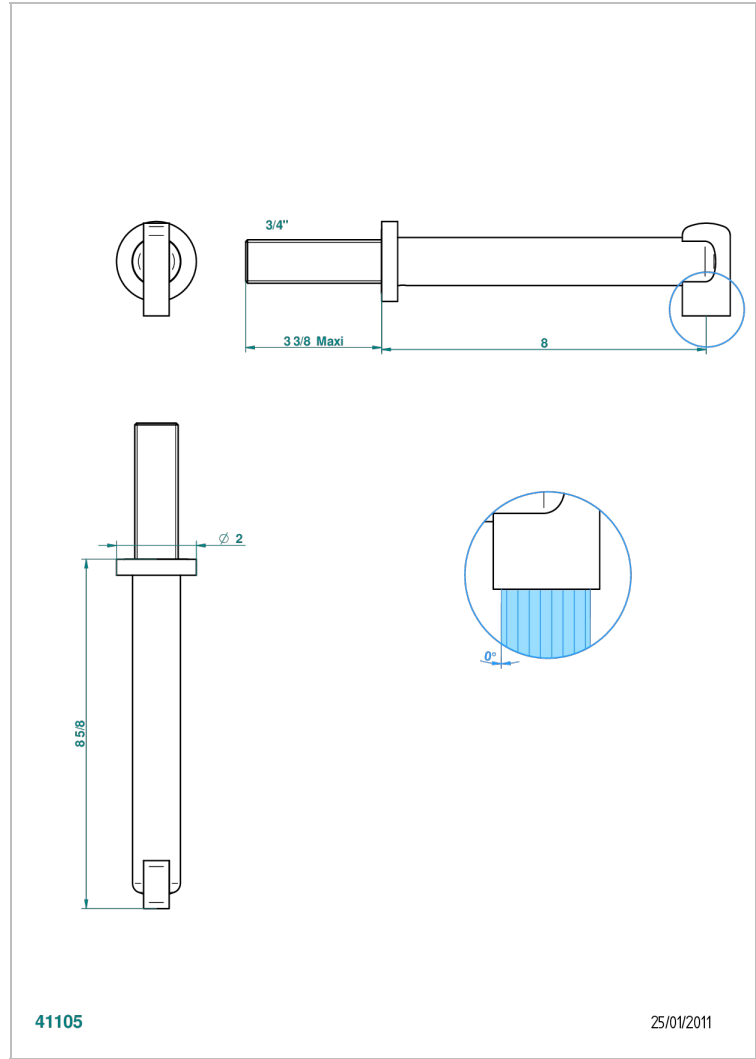

# LE 11

U2A-42SGB

Wall mounted bath spout, without T junction

THG<sup>®</sup>  
PARIS

41105

25/01/2011

## CARACTERÍSTICAS

- Le 11
- Wall mounted bath spout, without T junction