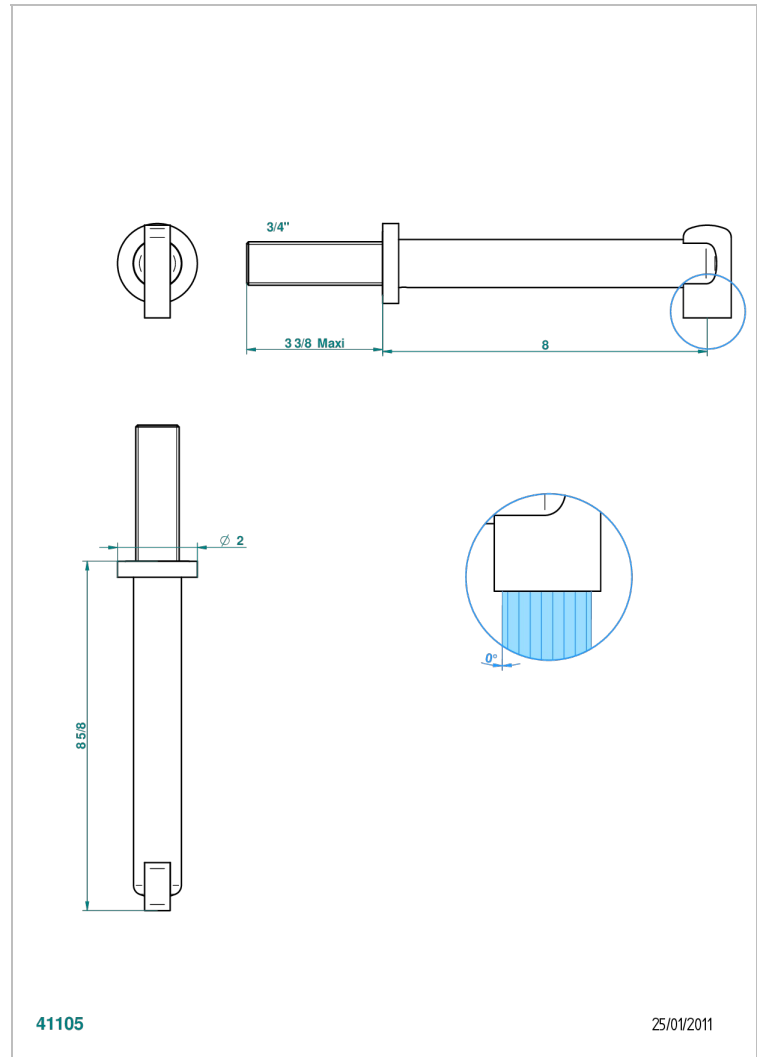

LE 11

U2A-42SGB

Bath spout, wall mounted

CHARACTERISTIC

- Le 11
- Bath spout, wall mounted

AVAILABLE FINITIONS

Black ceram - D30
Blush PVD - H62
Brass color PVD - H49
Brown bronze color PVD - F33
Chrome polished - A02
Chrome polished / gold polished - G02