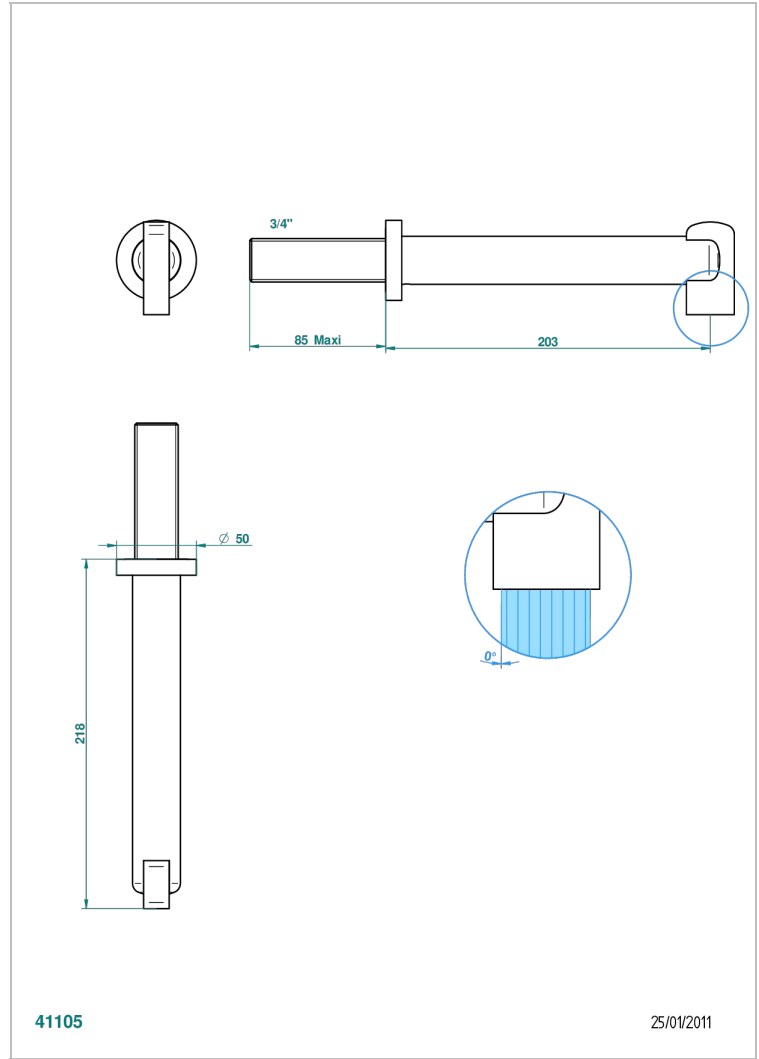

# LE 11

U2A-42SGB

Wall mounted bath spout, without T junction

THG<sup>®</sup>  
PARIS

## CARACTERÍSTICAS

- Le 11
- Wall mounted bath spout, without T junction