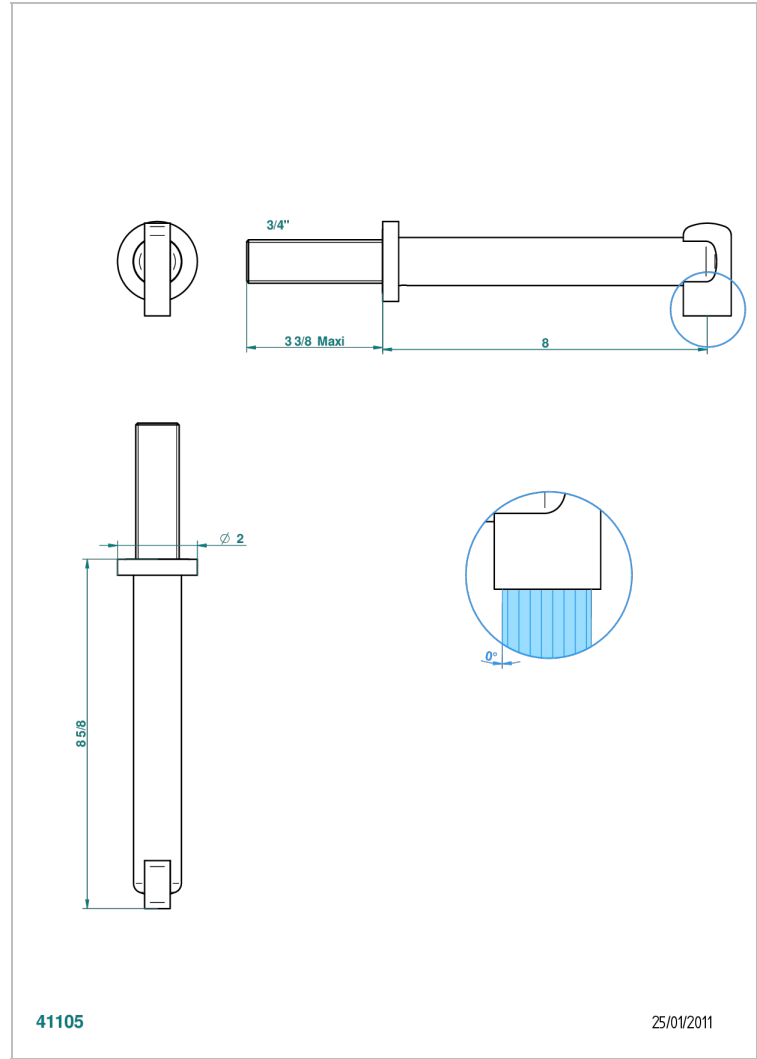

LE 11

U2A-42SGB

Wall mounted bath spout, without T junction

THG[®]
PARIS

CARACTERÍSTICAS

- Le 11
- Wall mounted bath spout, without T junction

ACABADOS DISPONIBLES

Bronce claro - D01
Cerámica negra mate - D30
Cobre viejo mate - H07
Cromo - A02
Cromo / dorado - G02
Cromo mate - C02