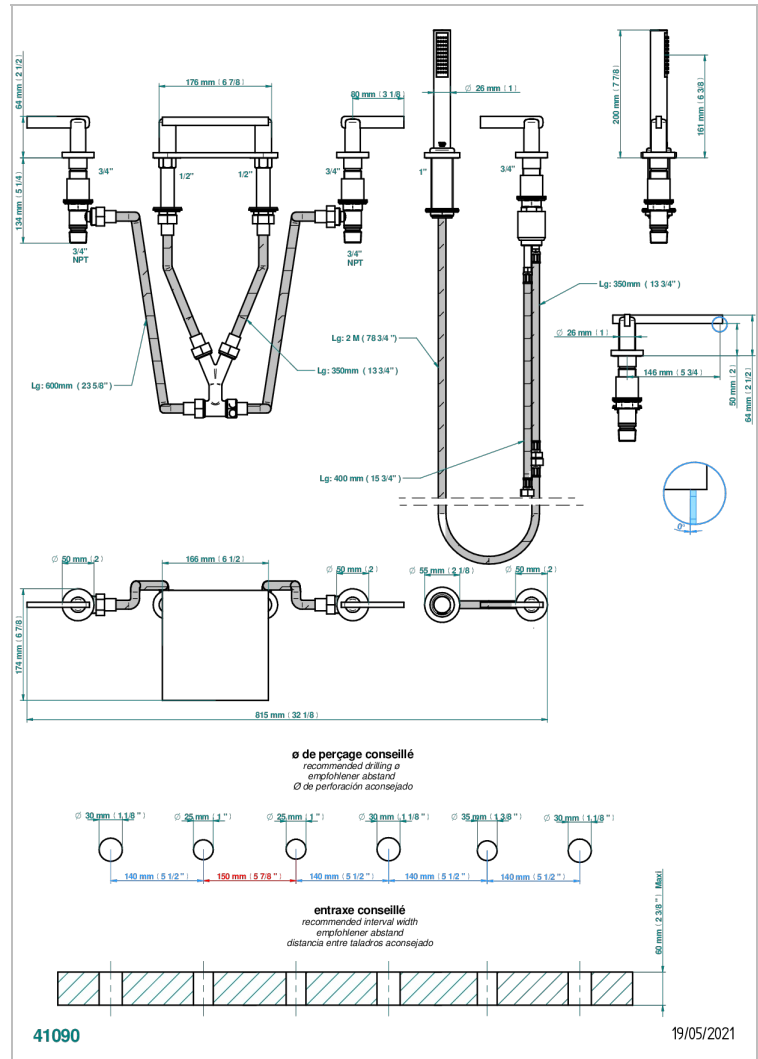

# LE 11 CON MANETAS

U2B-1132/AUS

THG  
PARIS

Rim mounted bath mixer and handshower set with single lever mixer with progressive cartridge

## CARACTERÍSTICAS

- Le 11 con manetas
- Rim mounted bath mixer and handshower set with single lever mixer with progressive cartridge