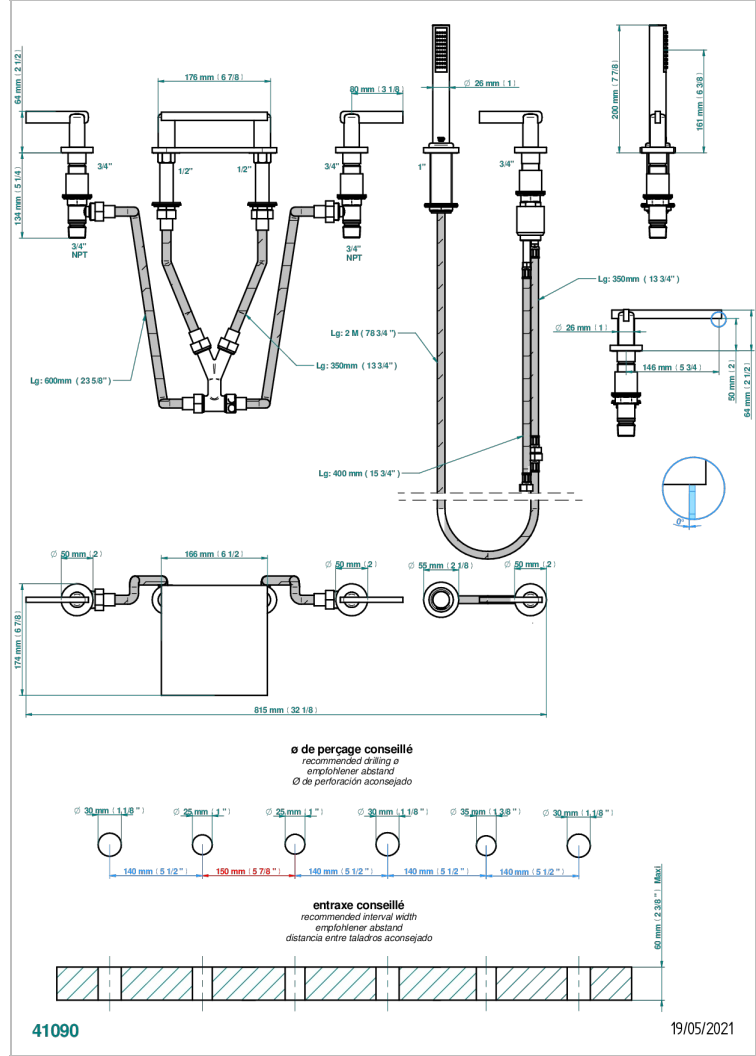

LE 11 WITH LEVER HANDLES

U2B-1132/AUS

Roman tub set with 2 x 3/4" valves and rim mounted ceramic mixer with progressive cartridge and handshower

CHARACTERISTIC

- Le 11 with lever handles
- Roman tub set with 2 x 3/4" valves and rim mounted ceramic mixer with progressive cartridge and handshower