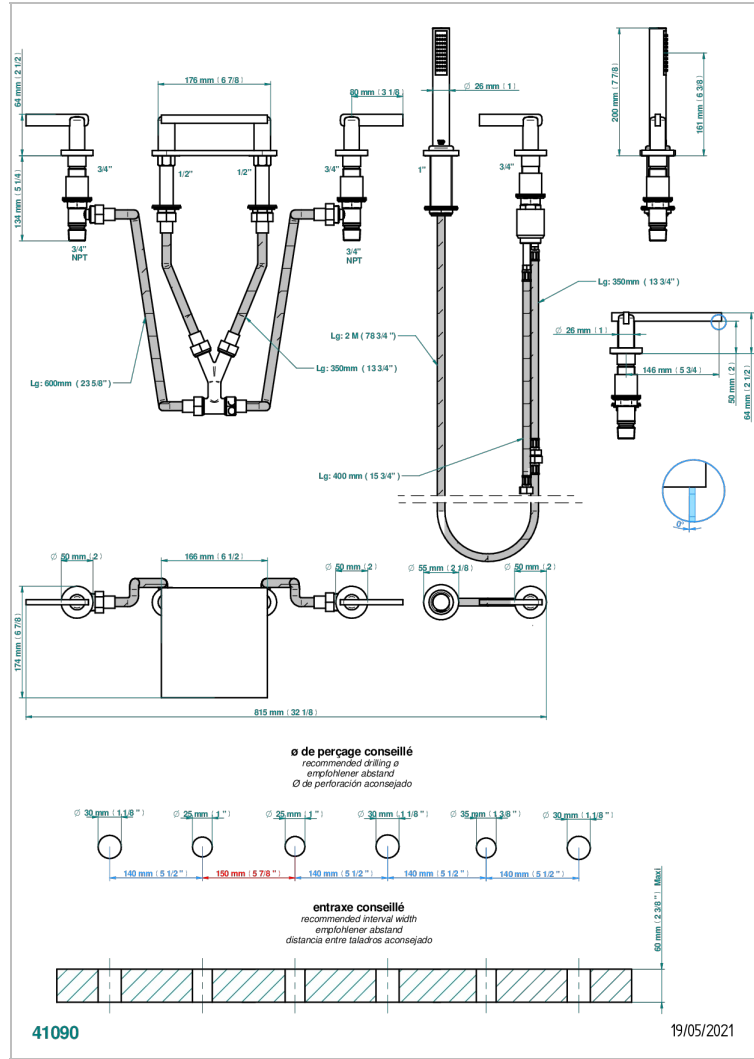

LE 11 WITH LEVER

U2B-1132/A

THG
PARIS

6-hole bath/shower mixer with waterfall spout, 2 x 3/4" valves, and rim mounted handshower supplied by progressive cartridge mixer

CHARACTERISTIC

- Le 11 with lever
- 6-hole bath/shower mixer with waterfall spout, 2 x 3/4" valves, and rim mounted handshower supplied by progressive cartridge mixer

AVAILABLE FINITIONS

Antique nickel - H28
Black ceram - D30
Blush PVD - H62
Brass color PVD - H49
Brown bronze color PVD - F33
Gold color PVD - H52

Graphite PVD - H64
Lacquered light bronze - D01
Matt Umber PVD - H67
Matt blush PVD - H60
Matt brass color PVD - H50
Matt brown bronze color PVD - F34