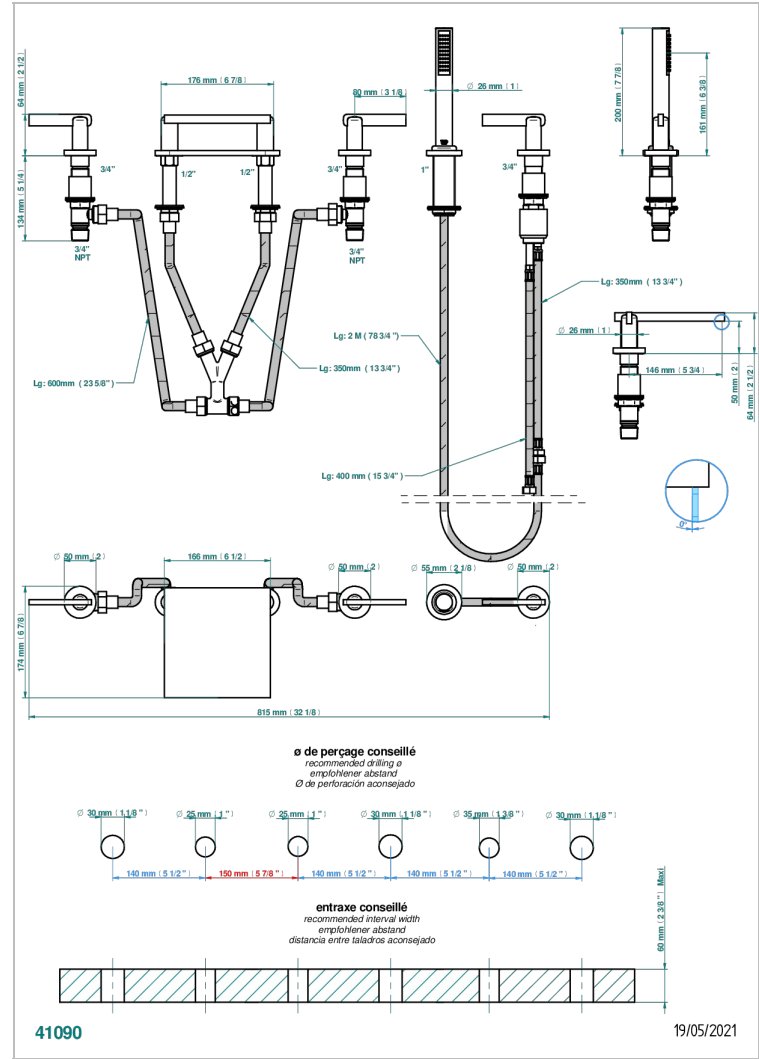

LE 11 CON MANETAS

U2B-1132/A

6-hole bath/shower mixer with waterfall spout, 2 x 3/4" valves, and rim mounted handshower supplied by progressive cartridge mixer

CARACTERÍSTICAS

- Le 11 con manetas
- 6-hole bath/shower mixer with waterfall spout, 2 x 3/4" valves, and rim mounted handshower supplied by progressive cartridge mixer