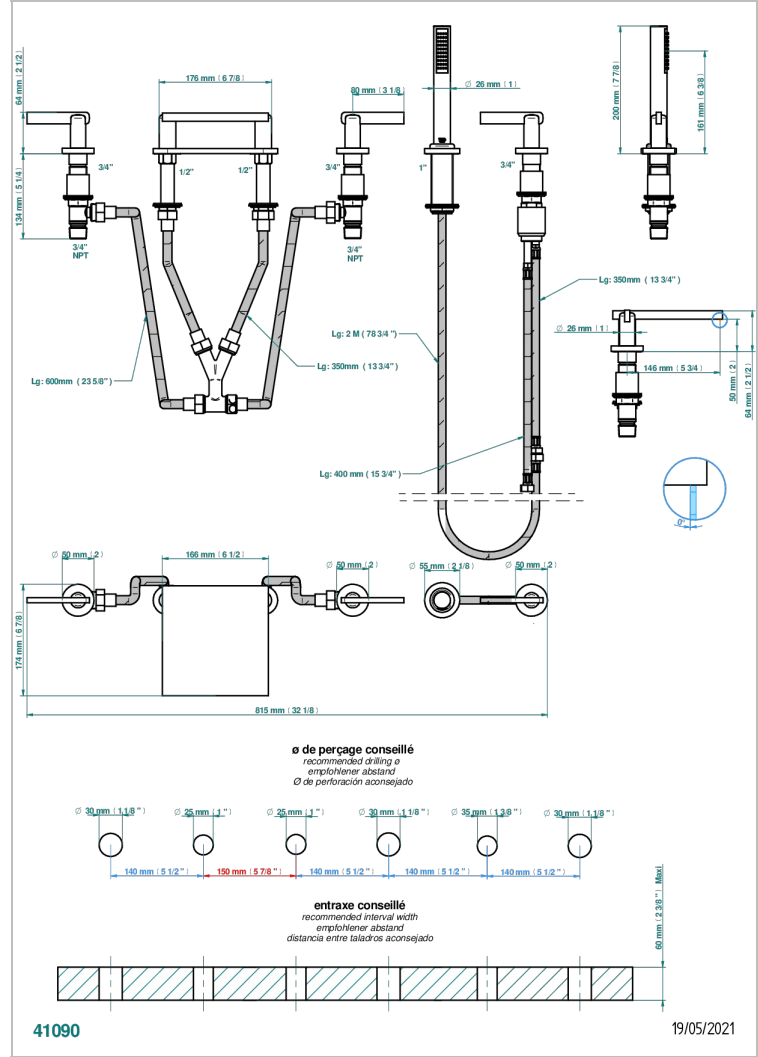

LE 11 CON MANETAS

U2B-1132/A

6-hole bath/shower mixer with waterfall spout, 2 x 3/4" valves, and rim mounted handshower supplied by progressive cartridge mixer

CARACTERÍSTICAS

- Le 11 con manetas
- 6-hole bath/shower mixer with waterfall spout, 2 x 3/4" valves, and rim mounted handshower supplied by progressive cartridge mixer

Pvd marrón bronce mate - F34
Pvd umber - H66
Pvd umber mate - H67