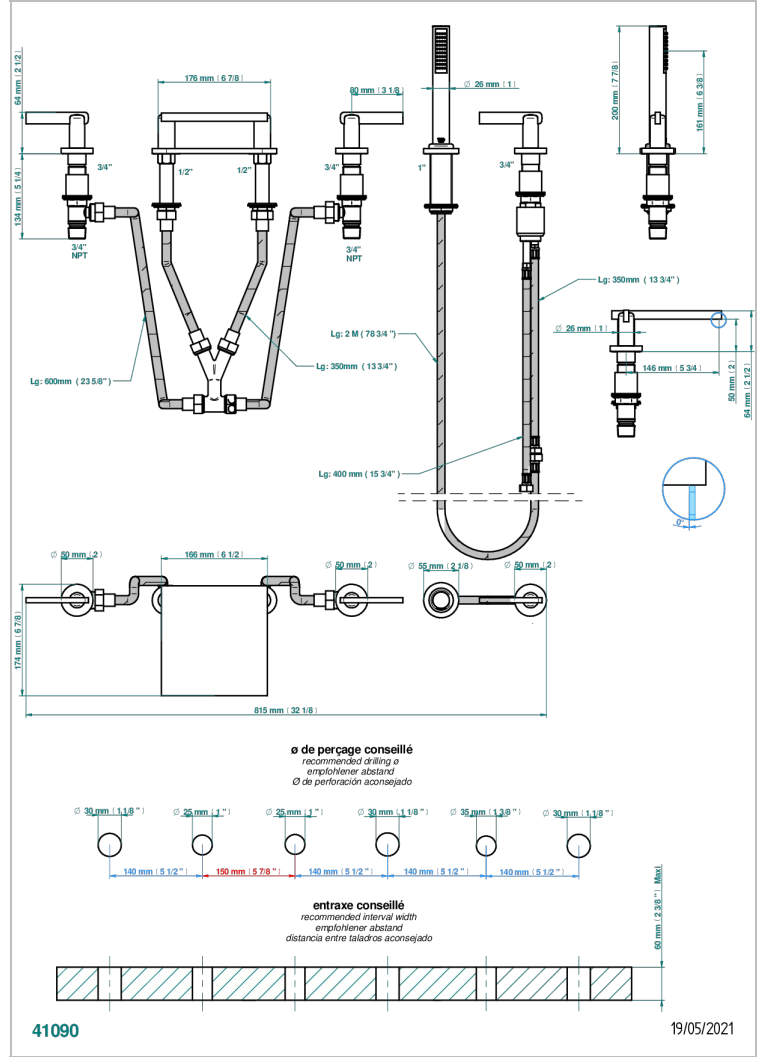

LE 11 WITH LEVER

U2B-1132/A

6-hole bath/shower mixer with waterfall spout, 2 x 3/4" valves, and rim mounted handshower supplied by progressive cartridge mixer

CHARACTERISTIC

- Le 11 with lever
- 6-hole bath/shower mixer with waterfall spout, 2 x 3/4" valves, and rim mounted handshower supplied by progressive cartridge mixer

AVAILABLE FINITIONS

Antique nickel - H28
Black ceram - D30
Blush PVD - H62
Brass color PVD - H49
Brown bronze color PVD - F33
Gold color PVD - H52

Graphite PVD - H64
Lacquered light bronze - D01
Matt Umber PVD - H67
Matt blush PVD - H60
Matt brass color PVD - H50
Matt brown bronze color PVD - F34