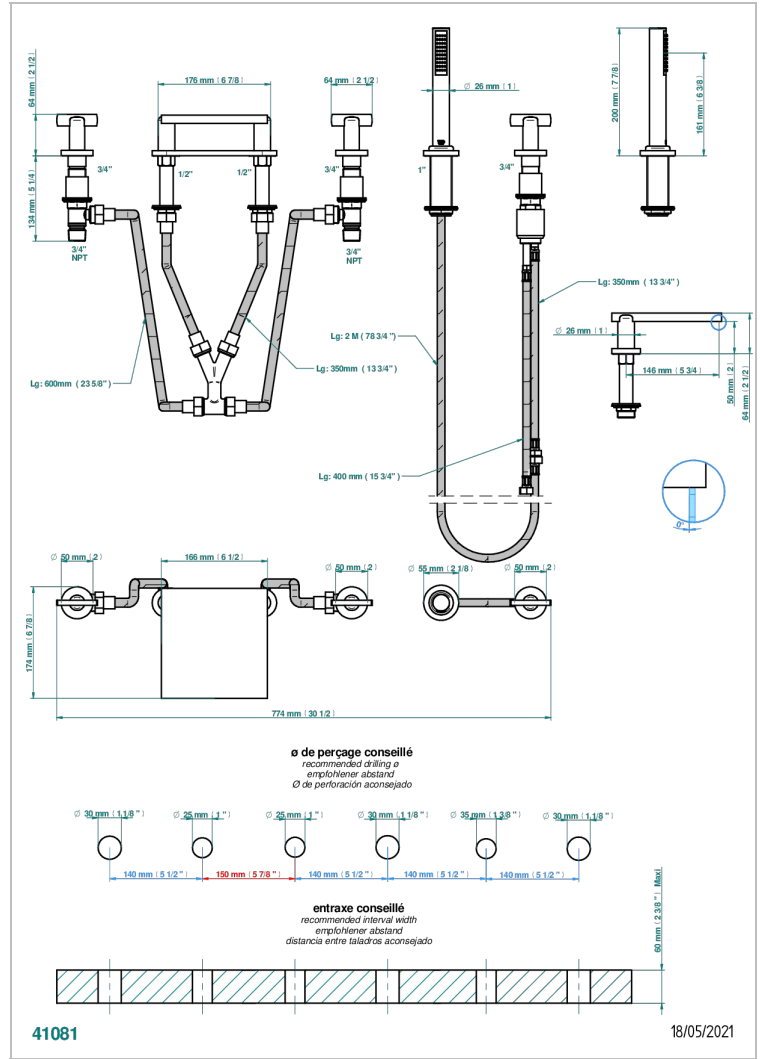

Rim mounted bath mixer and handshower set with single lever mixer with progressive cartridge

CARACTERÍSTICAS

- Le 11
- Rim mounted bath mixer and handshower set with single lever mixer with progressive cartridge