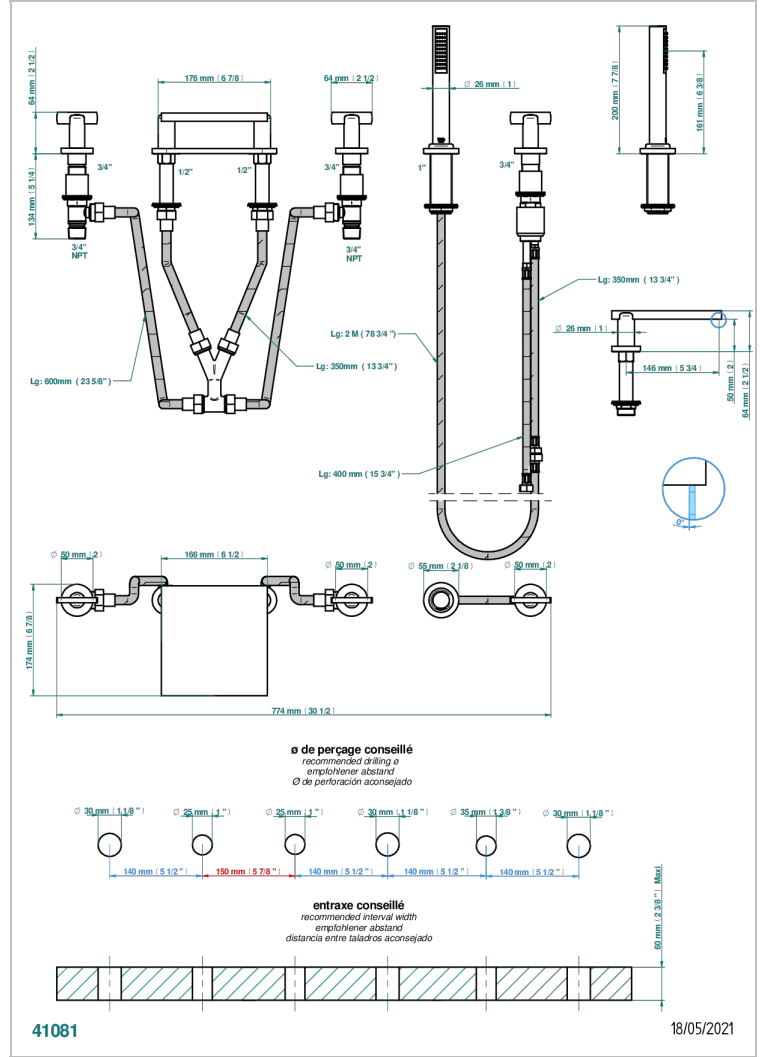

6-hole bath/shower mixer with waterfall spout, 2 x 3/4" valves, and rim mounted handshower supplied by progressive cartridge mixer

### CHARACTERISTIC

- Le 11
- 6-hole bath/shower mixer with waterfall spout, 2 x 3/4" valves, and rim mounted handshower supplied by progressive cartridge mixer