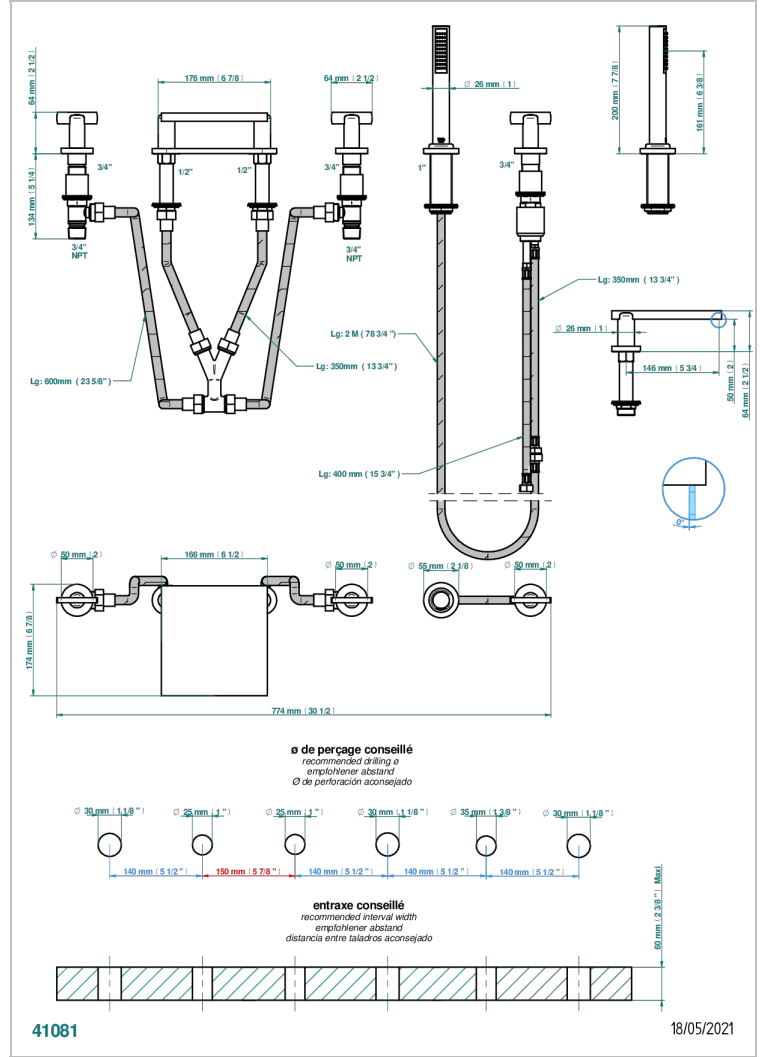

6-hole bath/shower mixer with waterfall spout, 2 x 3/4" valves, and rim mounted handshower supplied by progressive cartridge mixer

CARACTERÍSTICAS

- Le 11
- 6-hole bath/shower mixer with waterfall spout, 2 x 3/4" valves, and rim mounted handshower supplied by progressive cartridge mixer