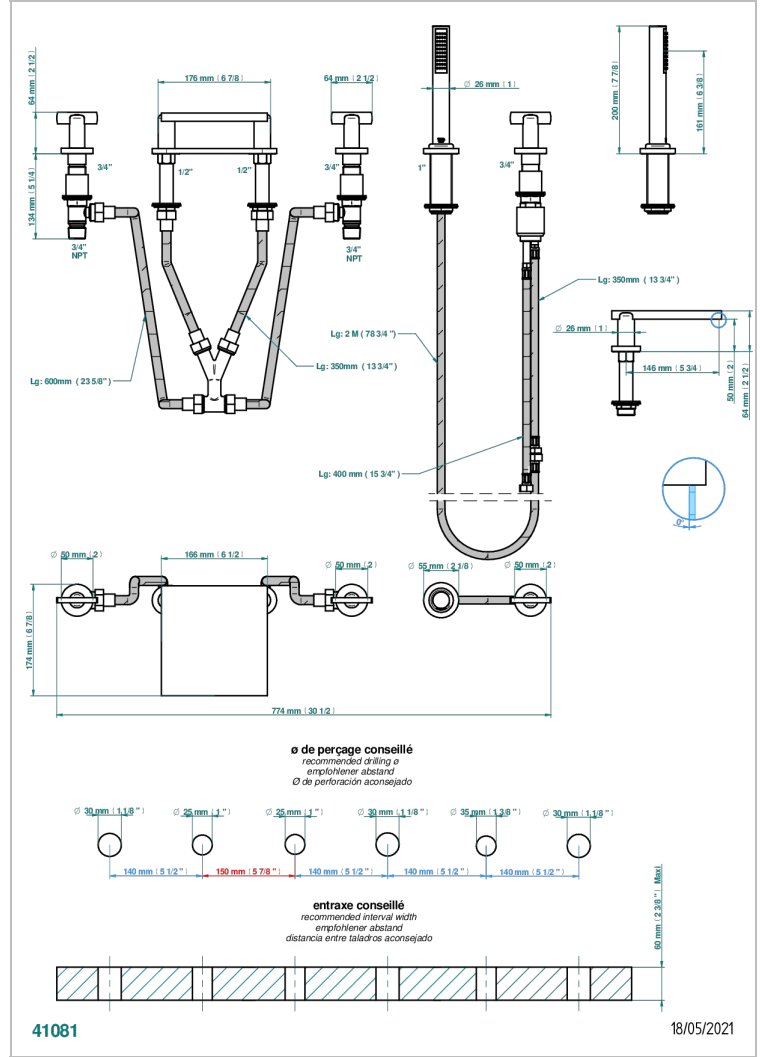

6-hole bath/shower mixer with waterfall spout, 2 x 3/4" valves, and rim mounted handshower supplied by progressive cartridge mixer

### CARACTERÍSTICAS

- Le 11
- 6-hole bath/shower mixer with waterfall spout, 2 x 3/4" valves, and rim mounted handshower supplied by progressive cartridge mixer