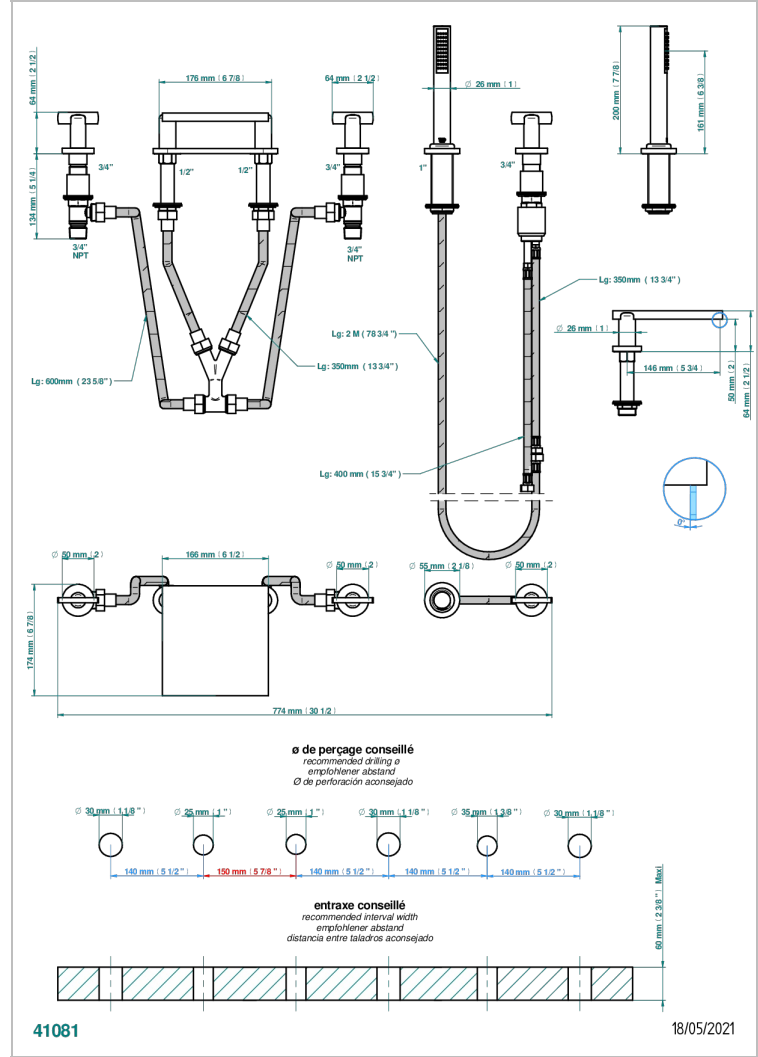

# LE 11

U2A-1132/A

6-hole bath/shower mixer with waterfall spout, 2 x 3/4" valves, and rim mounted handshower supplied by progressive cartridge mixer

## CHARACTERISTIC

- Le 11
- 6-hole bath/shower mixer with waterfall spout, 2 x 3/4" valves, and rim mounted handshower supplied by progressive cartridge mixer