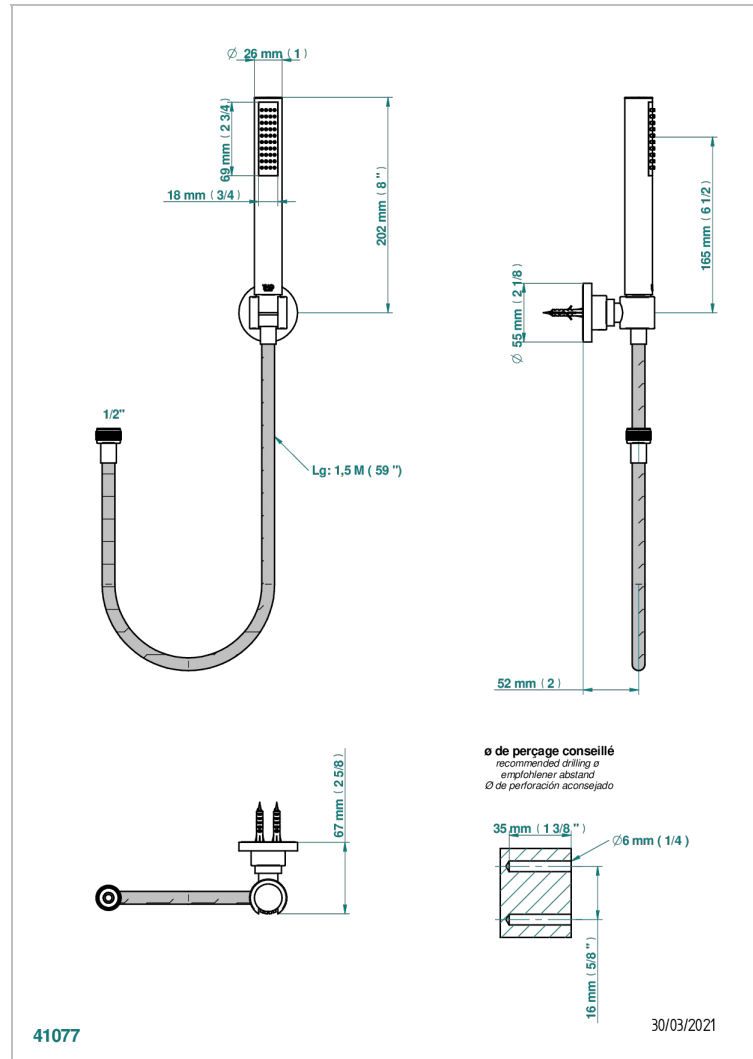

LE 11 WITH LEVER HANDLES

U2B-52A

THG[®]
PARIS

Wall mounted stylised handshower, hose and fixed hook - no elbow

CHARACTERISTIC

- Le 11 with lever handles
- Wall mounted stylised handshower, hose and fixed hook - no elbow

TECHNICAL SPECS

- Recommandé : 3 bars (max. 5 bars) - Advised : 43,5 psi (max. 72 psi)
- 8 l/min à 3 bars (2.12 gpm at 43.5 psi)

AVAILABLE FINITIONS

Black ceram - D30
Blush PVD - H62
Brass color PVD - H49
Brown bronze color PVD - F33
Chrome polished - A02
Chrome polished / gold polished - G02

Copper antique matt, coated - H07
Gold color PVD - H52
Gold mat - F07
Gold polished - F01
Graphite PVD - H64
Light coated bronze - D01

Matt Umber PVD - H67
Matt blush PVD - H60
Matt brass color PVD - H50
Matt brown bronze color PVD - F34
Matt chrome (American satin) - C02
Matt gold color PVD - H53

Matt graphite PVD - H65
Matt nickel (American satin) - C01
Matt nickel color PVD - H56
Nickel antique / Sovereign - H28
Nickel color PVD - H55
Nickel polished - B01

Soft gold - F30
Soft matt gold - F31
Umber PVD - H66