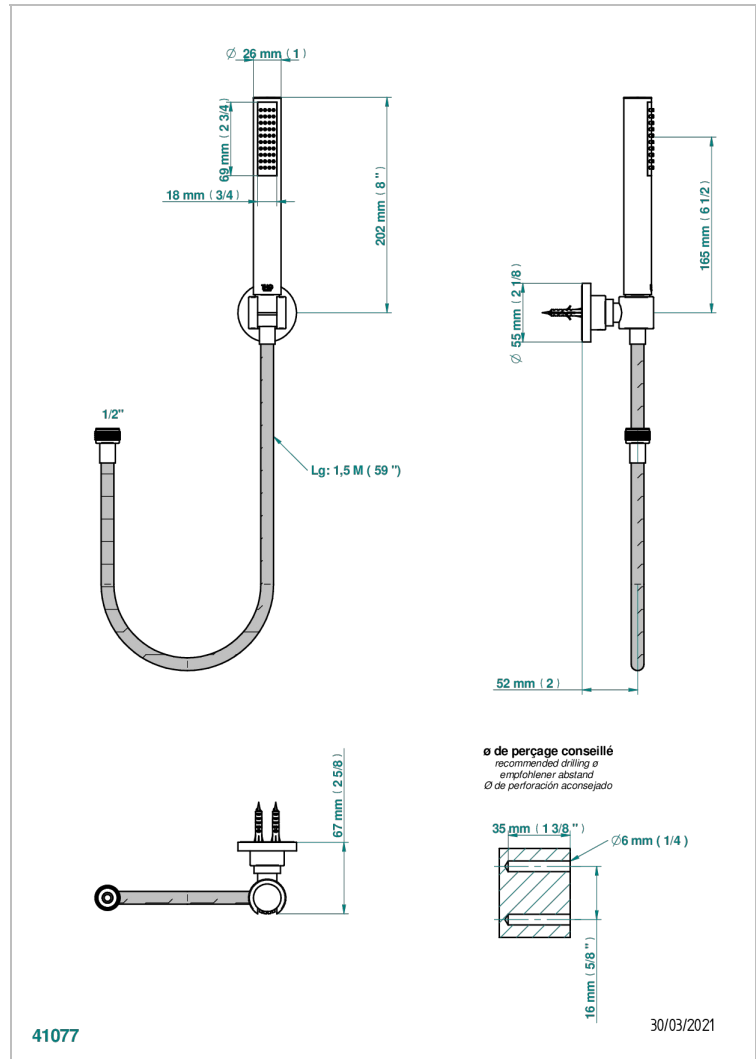

LE 11

U2A-52A

Wall mounted stylised handshower, hose and fixed hook - no elbow

CHARACTERISTIC

- Le 11
- Wall mounted stylised handshower, hose and fixed hook - no elbow

TECHNICAL SPECS

- Recommandé : 3 bars (max. 5 bars) - Advised : 43,5 psi (max. 72 psi)
- 8 l/min à 3 bars (2.12 gpm at 43.5 psi)

AVAILABLE FINITIONS

Black ceram - D30
Blush PVD - H62
Brass color PVD - H49
Brown bronze color PVD - F33
Chrome polished - A02
Chrome polished / gold polished - G02

Copper antique matt, coated - H07
Gold color PVD - H52
Gold mat - F07
Gold polished - F01
Graphite PVD - H64
Light coated bronze - D01

Soft gold - F30
Soft matt gold - F31
Umber PVD - H66