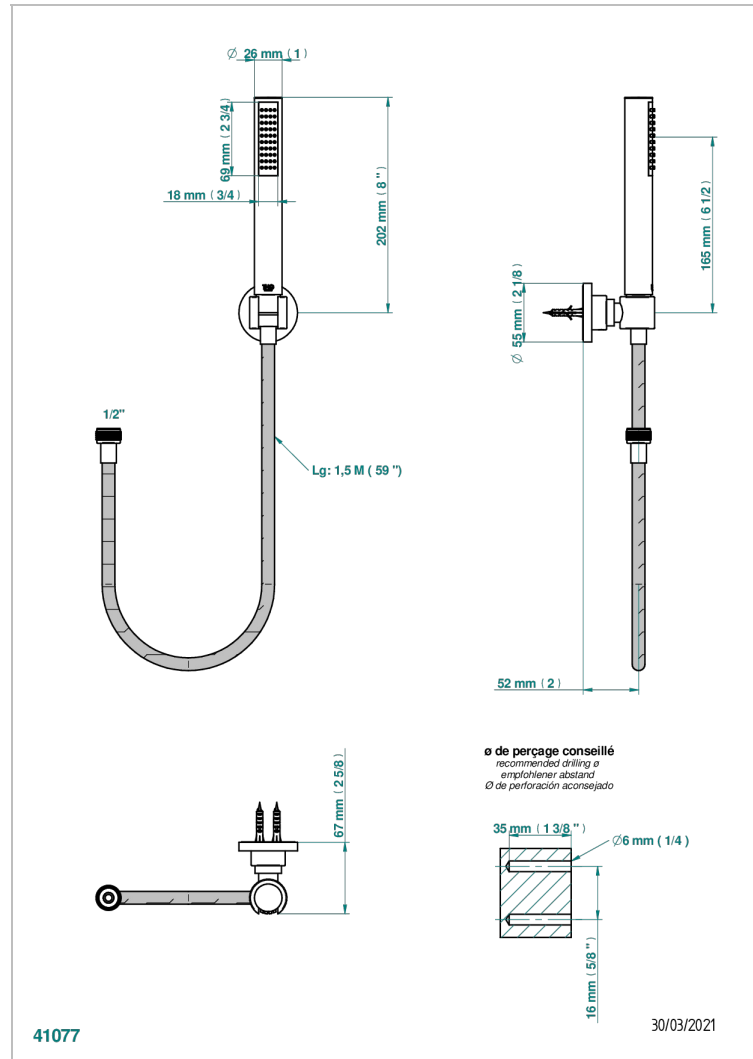

Wall mounted stylised handshower, hose and fixed hook - no elbow

### CHARACTERISTIC

- Yoko Delta
- Wall mounted stylised handshower, hose and fixed hook - no elbow