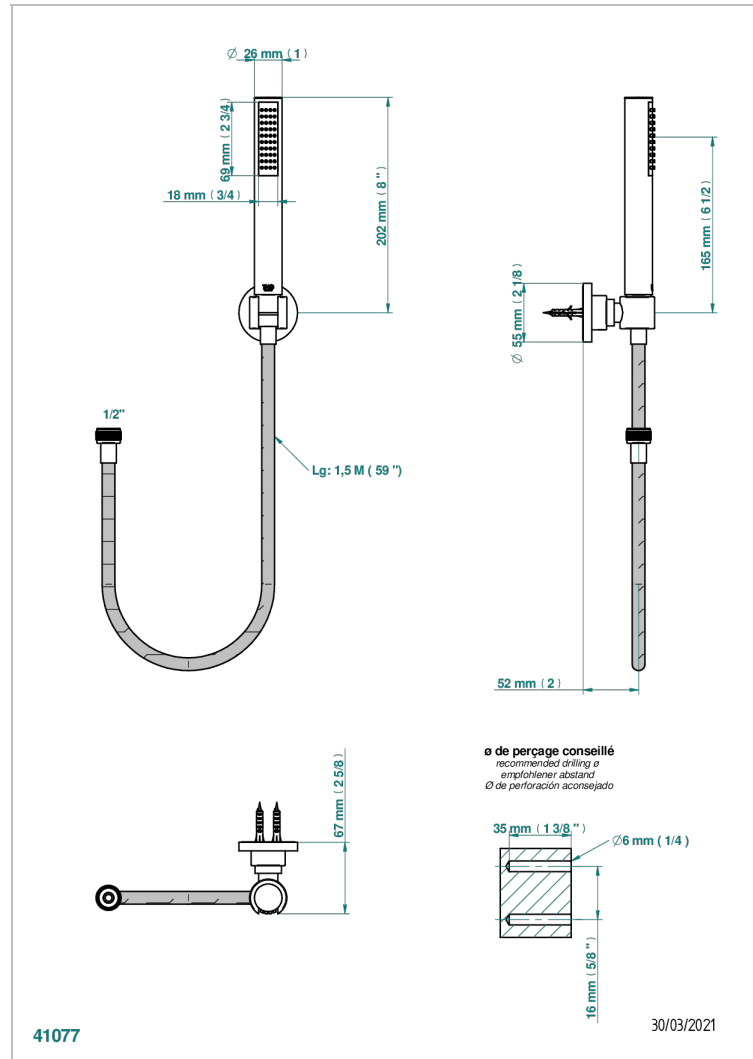

Wall mounted stylised handshower, hose and fixed hook - no elbow

### CHARACTERISTIC

- Yoko Howlite
- Wall mounted stylised handshower, hose and fixed hook - no elbow