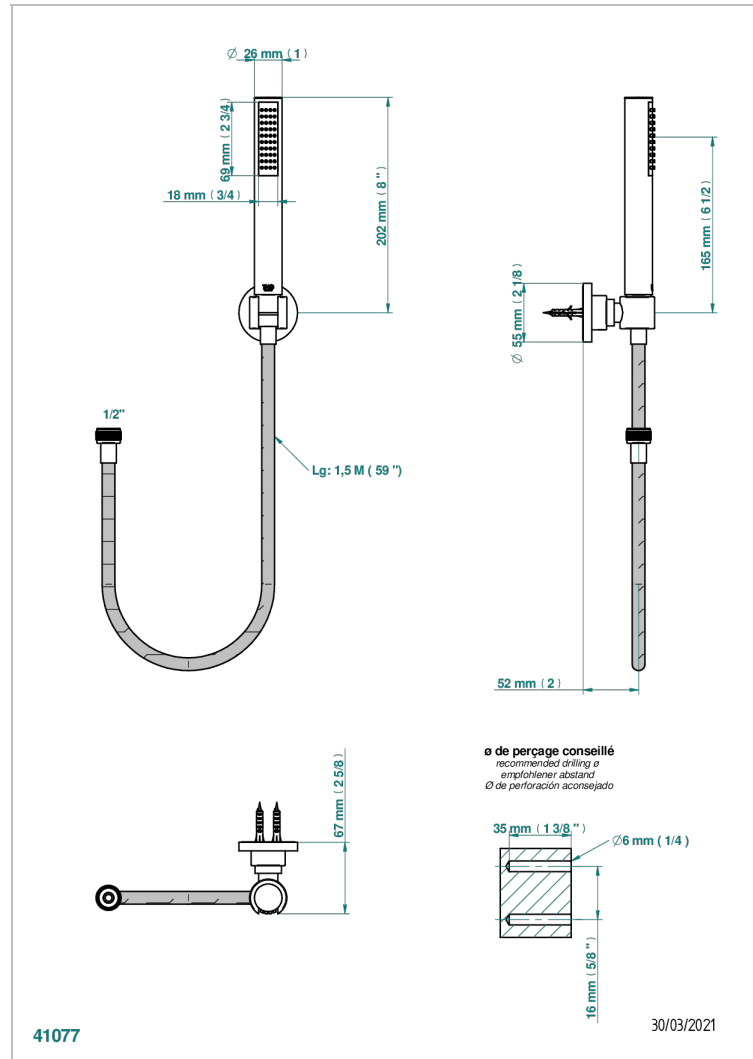

Wall mounted stylised handshower, hose and fixed hook - no elbow

CHARACTERISTIC

- Yoko Color
- Wall mounted stylised handshower, hose and fixed hook - no elbow

TECHNICAL SPECS

- Recommandé : 3 bars (max. 5 bars) - Advised : 43,5 psi (max. 72 psi)
- 8 l/min à 3 bars (2.12 gpm at 43.5 psi)

AVAILABLE FINITIONS

Black ceram - D30
Blush PVD - H62
Brass color PVD - H49
Brown bronze color PVD - F33
Chrome polished - A02
Gold color PVD - H52

Gold mat - F07
Gold polished - F01
Graphite PVD - H64
Light coated bronze - D01
Matt Umber PVD - H67
Matt blush PVD - H60

Matt brass color PVD - H50
Matt brown bronze color PVD - F34
Matt chrome (American satin) - C02
Matt gold color PVD - H53
Matt graphite PVD - H65
Matt nickel (American satin) - C01

Matt nickel color PVD - H56
Natural smoked Brass - A13
Nickel antique / Sovereign - H28
Nickel color PVD - H55
Nickel polished - B01
Polished chrome with gold inlay - GA1

Soft gold - F30
Soft matt gold - F31
Umber PVD - H66