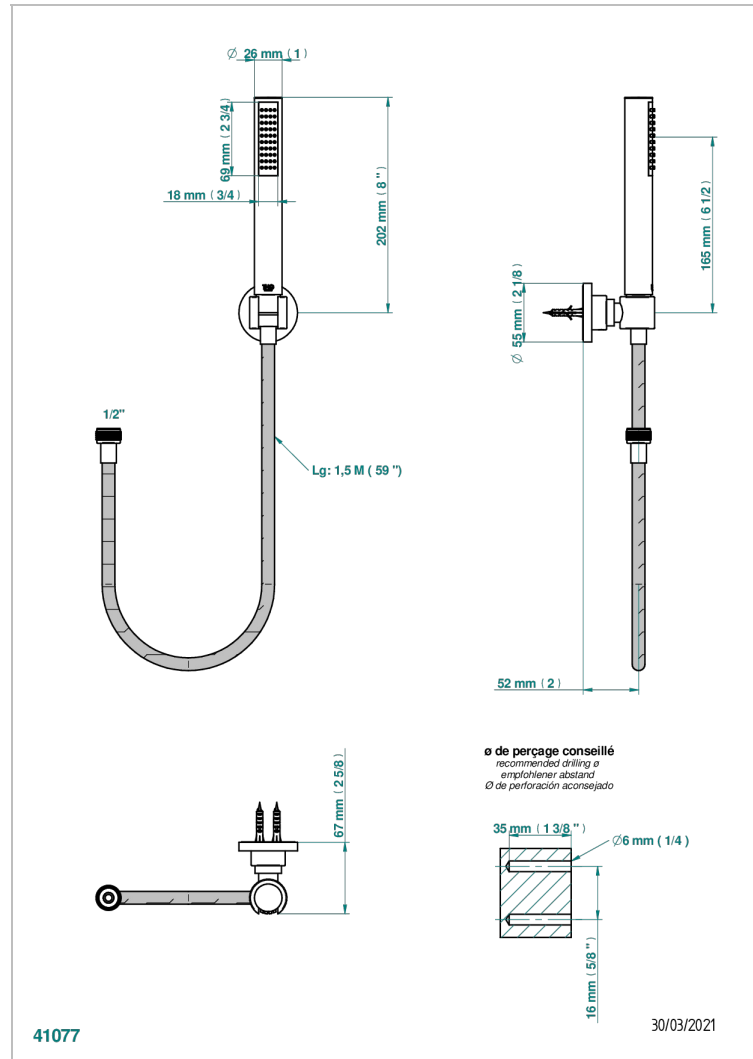

# COLLECTION "O"

G4P-52A

Wall mounted stylised handshower, hose and fixed hook - no elbow

## CHARACTERISTIC

- Collection "O"
- Wall mounted stylised handshower, hose and fixed hook - no elbow