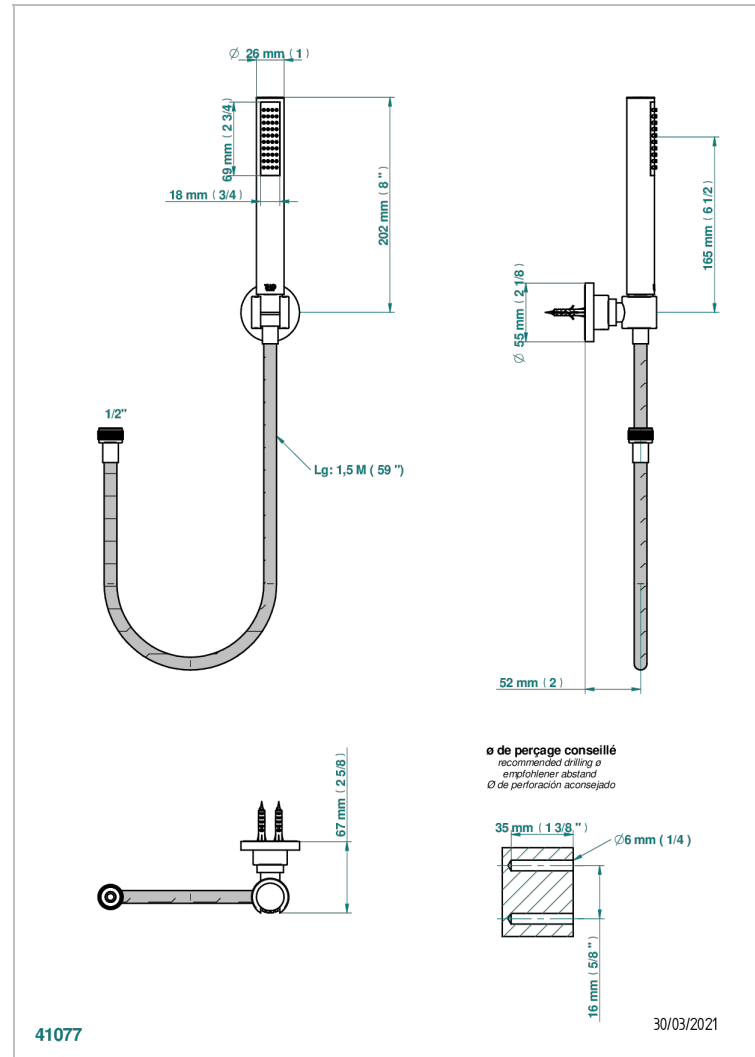

MONTAIGNE LEONARDO GREY MARBLE WITH LEVER HANDLES

G3U-52A

Wall mounted stylised handshower, hose and fixed hook - no elbow

CHARACTERISTIC

- Montaigne Leonardo Grey marble with lever handles
- Wall mounted stylised handshower, hose and fixed hook - no elbow

TECHNICAL SPECS

- Recommandé : 3 bars (max. 5 bars) - Advised : 43,5 psi (max. 72 psi)
- 8 l/min à 3 bars (2.12 gpm at 43.5 psi)

AVAILABLE FINITIONS

Black ceram - D30
Blush PVD - H62
Brass color PVD - H49
Brown bronze color PVD - F33
Chrome polished - A02
Chrome polished / gold polished - G02

Copper antique matt, coated - H07
Gold color PVD - H52
Gold mat - F07
Gold polished - F01
Graphite PVD - H64
Light coated bronze - D01

Matt Umber PVD - H67
Matt blush PVD - H60
Matt brass color PVD - H50
Matt brown bronze color PVD - F34
Matt chrome (American satin) - C02
Matt gold color PVD - H53

Matt graphite PVD - H65
Matt nickel (American satin) - C01
Matt nickel color PVD - H56
Nickel antique / Sovereign - H28
Nickel color PVD - H55
Nickel polished - B01

Soft gold - F30
Soft matt gold - F31
Umber PVD - H66