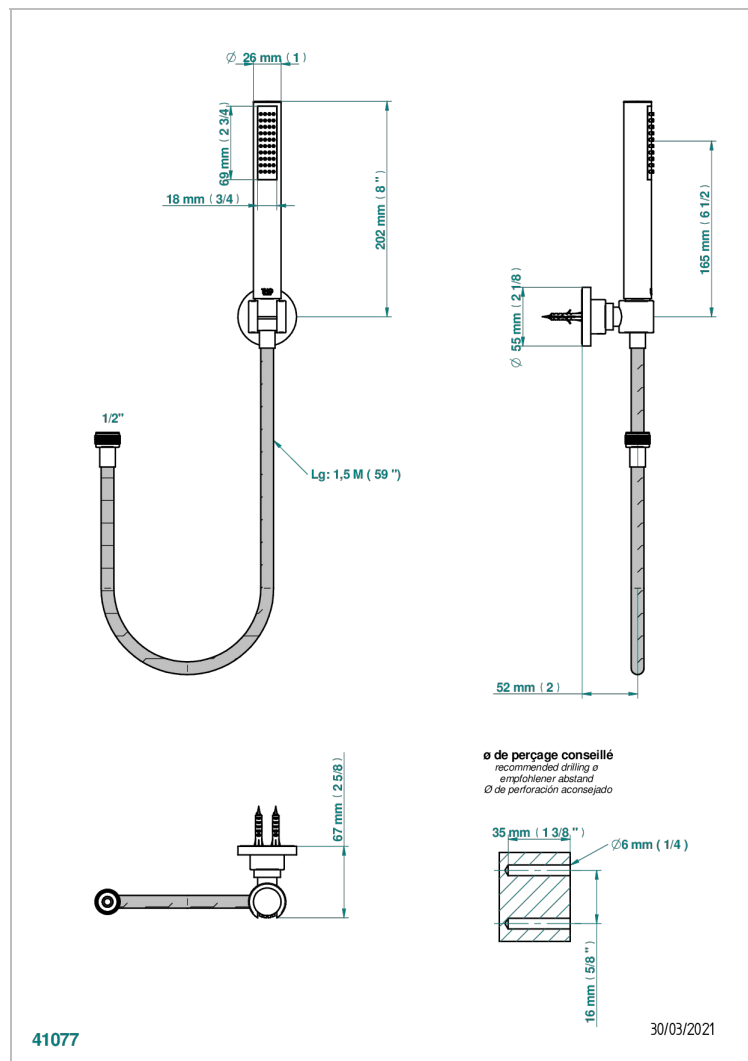

# MONTAIGNE LEONARDO GREY MARBLE

G3T-52A

Wall mounted stylised handshower, hose and fixed hook - no elbow

## CHARACTERISTIC

- Montaigne Leonardo Grey marble
- Wall mounted stylised handshower, hose and fixed hook - no elbow

Nickel color PVD - H55

Nickel polished - B01

Soft gold - F30

Soft matt gold - F31

Umber PVD - H66