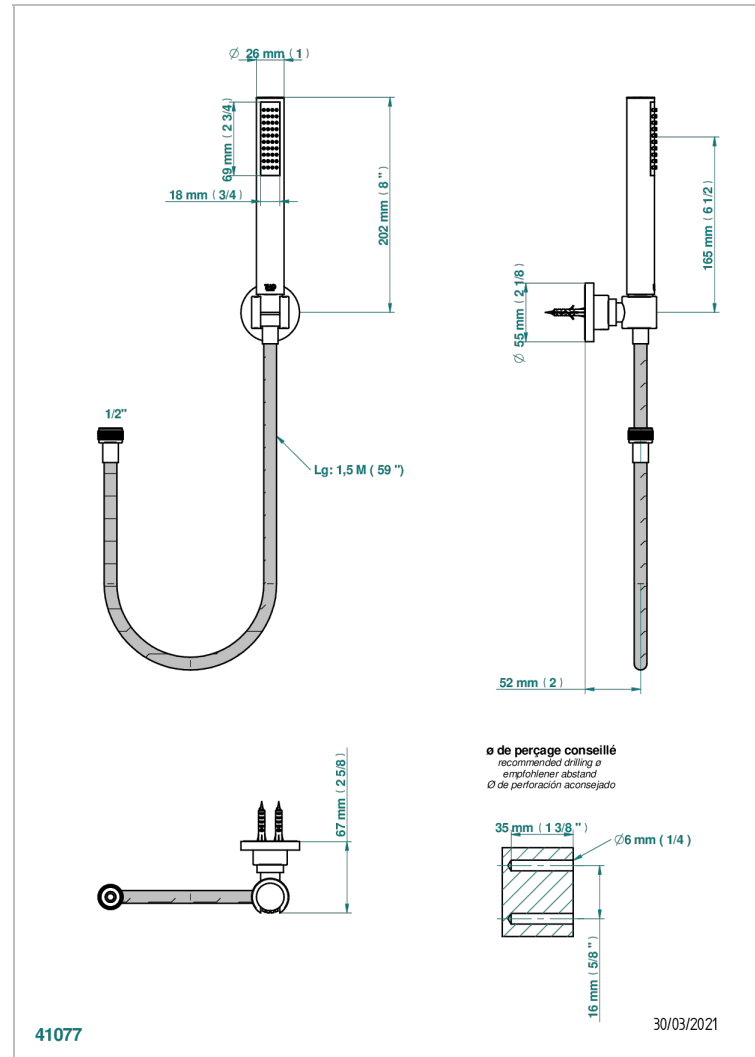

MONTAIGNE GRAND ANTIQUE MARBLE WITH LEVER HANDLES

G3S-52A

Wall mounted stylised handshower, hose and fixed hook - no elbow

CHARACTERISTIC

- Montaigne Grand Antique marble with lever handles
- Wall mounted stylised handshower, hose and fixed hook - no elbow

TECHNICAL SPECS

- Recommandé : 3 bars (max. 5 bars) - Advised : 43,5 psi (max. 72 psi)
- 8 l/min à 3 bars (2.12 gpm at 43.5 psi)

AVAILABLE FINITIONS

Black ceram - D30
Blush PVD - H62
Brass color PVD - H49
Brown bronze color PVD - F33
Chrome polished - A02
Chrome polished / gold polished - G02

Copper antique matt, coated - H07
Gold color PVD - H52
Gold mat - F07
Gold polished - F01
Graphite PVD - H64
Light coated bronze - D01

Matt Umber PVD - H67
Matt blush PVD - H60
Matt brass color PVD - H50
Matt brown bronze color PVD - F34
Matt chrome (American satin) - C02
Matt gold color PVD - H53

Matt graphite PVD - H65
Matt nickel (American satin) - C01
Matt nickel color PVD - H56
Nickel antique / Sovereign - H28
Nickel color PVD - H55
Nickel polished - B01

Soft gold - F30
Soft matt gold - F31
Umber PVD - H66