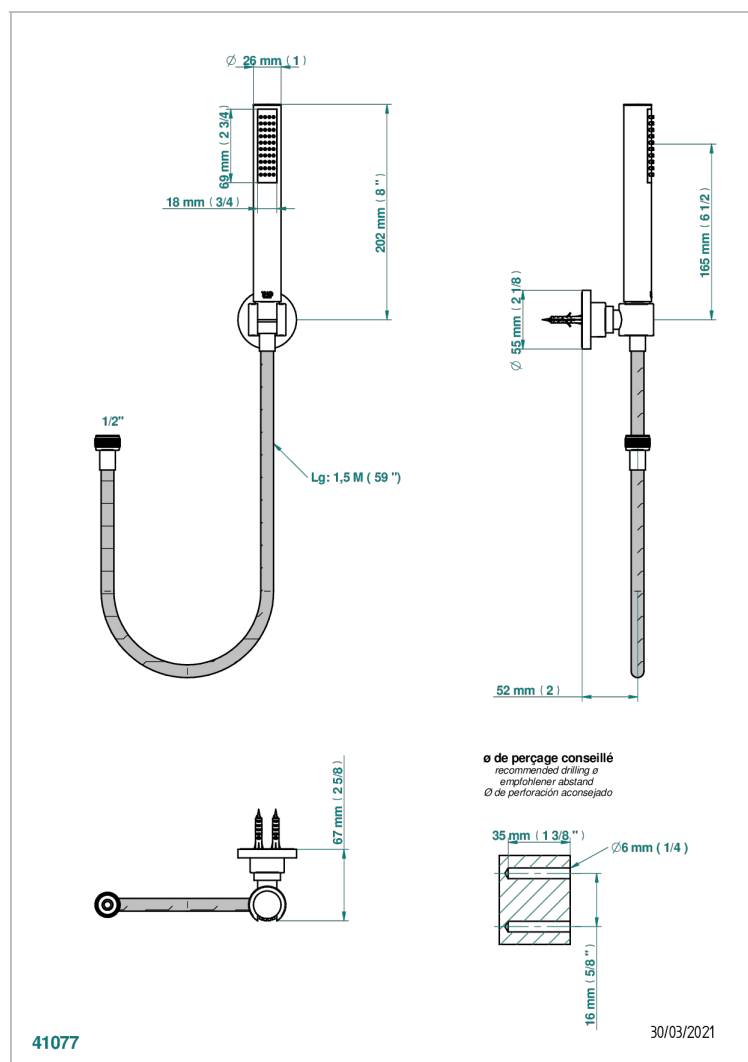

MONTAIGNE GRAND ANTIQUE MARBLE

G3R-52A

Wall mounted stylised handshower, hose and fixed hook - no elbow

CHARACTERISTIC

- Montaigne Grand Antique marble
- Wall mounted stylised handshower, hose and fixed hook - no elbow

TECHNICAL SPECS

- Recommandé : 3 bars (max. 5 bars) - Advised : 43,5 psi (max. 72 psi)
- 8 l/min à 3 bars (2.12 gpm at 43.5 psi)

AVAILABLE FINITIONS

Black ceram - D30

Blush PVD - H62

Brass color PVD - H49

Brown bronze color PVD - F33

Matt nickel color PVD - H56

Nickel antique / Sovereign - H28

Nickel color PVD - H55

Nickel polished - B01

Soft gold - F30

Soft matt gold - F31

Umber PVD - H66