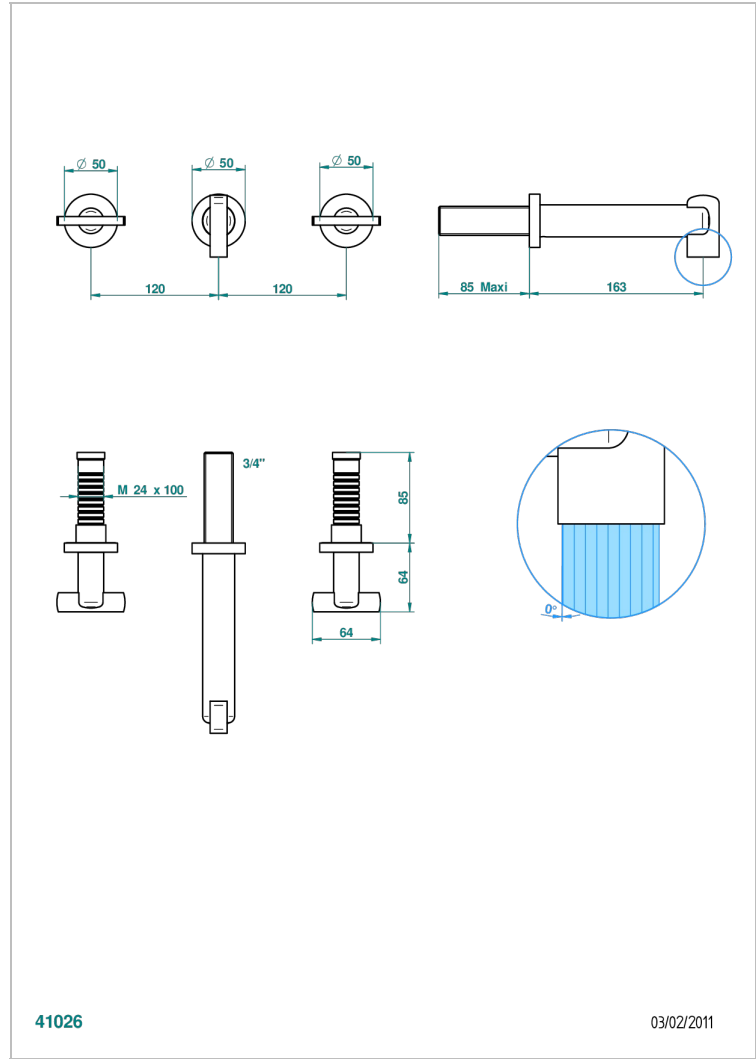

LE 11

U2A-40GBUS

Trim for wall mounted 3-hole lavatory set only

41026

03/02/2011

CHARACTERISTIC

- Le 11
- Trim for wall mounted 3-hole lavatory set only

TECHNICAL SPECS

- Recommandé : 3 bars (max. 5 bars) - Advised : 43,5 psi (max. 72 psi)
- 9 l/min à 3 bars (1.58 gpm at 43.5 psi)

RELATED SKU'S

- Ref. G00-40AM/US Rough parts for wall set (one counter clockwise and one clockwise cartridges)