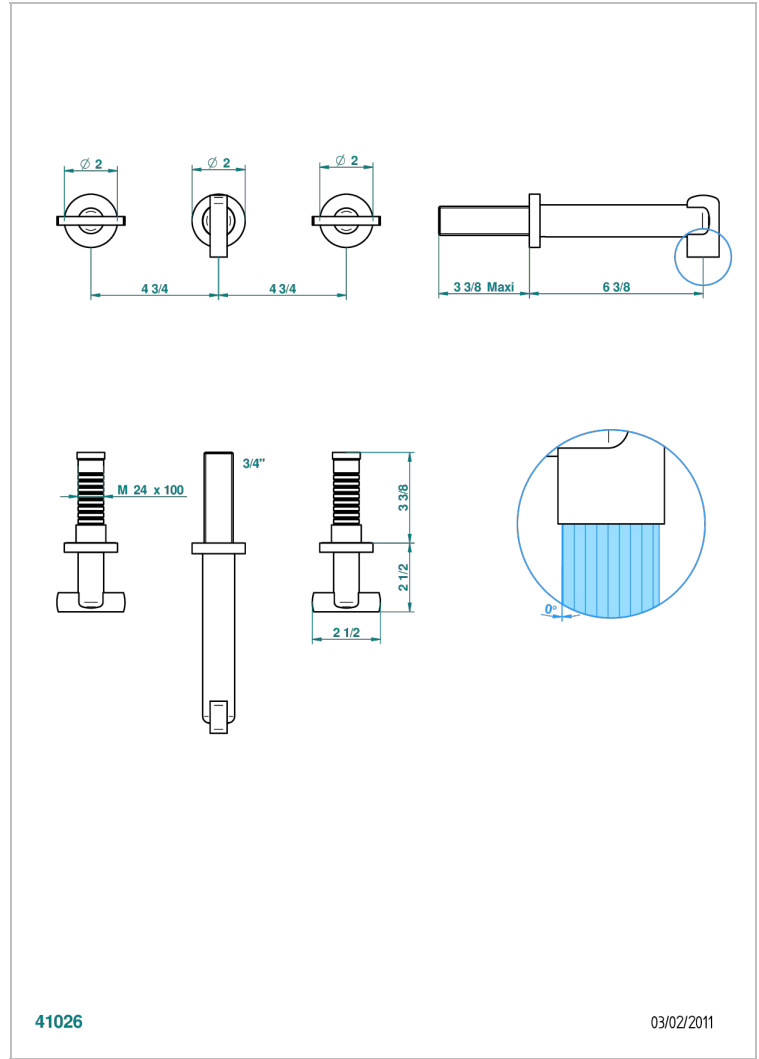

LE 11

U2A-40GBUS

Trim for wall mounted 3-hole lavatory set only

41026

03/02/2011

CHARACTERISTIC

- Le 11
- Trim for wall mounted 3-hole lavatory set only

TECHNICAL SPECS

- Recommandé : 3 bars (max. 5 bars) - Advised : 43,5 psi (max. 72 psi)
- 9 l/min à 3 bars (1.58 gpm at 43.5 psi)

RELATED SKU'S

- Ref. G00-40AM/US Rough parts for wall set (one counter clockwise and one clockwise cartridges)