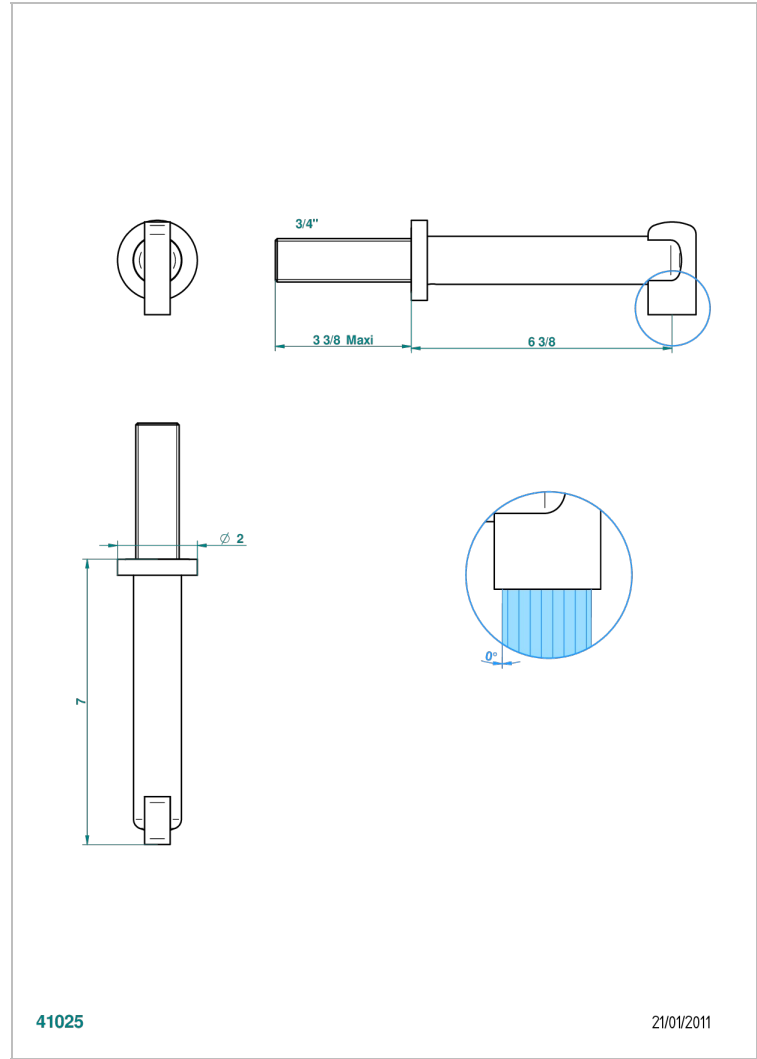

LE 11 WITH LEVER

U2B-43GB

Basin wall spout 3/4 no T junction

THG[®]
PARIS

CHARACTERISTIC

- Le 11 with lever
- Basin wall spout 3/4 no T junction

TECHNICAL SPECS

- Recommandé : 3 bars (max. 5 bars) - Advised : 43,5 psi (max. 72 psi)
- 9 l/min à 3 bars (1.58 gpm at 43.5 psi)