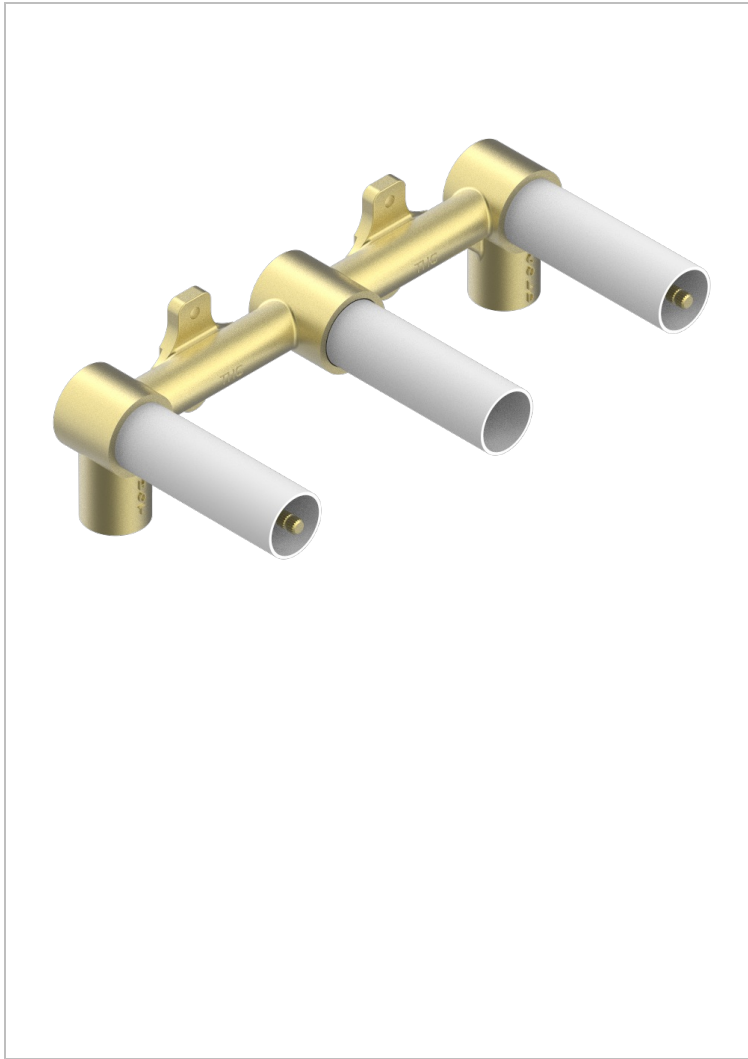

GENERAL ITEMS

GOO-40AM

Rough parts for wall mounted 3 hole mixer, lever handle version

CHARACTERISTIC

- General Items
- Rough parts for wall mounted 3 hole mixer, lever handle version

AVAILABLE FINITIONS

*** - A00