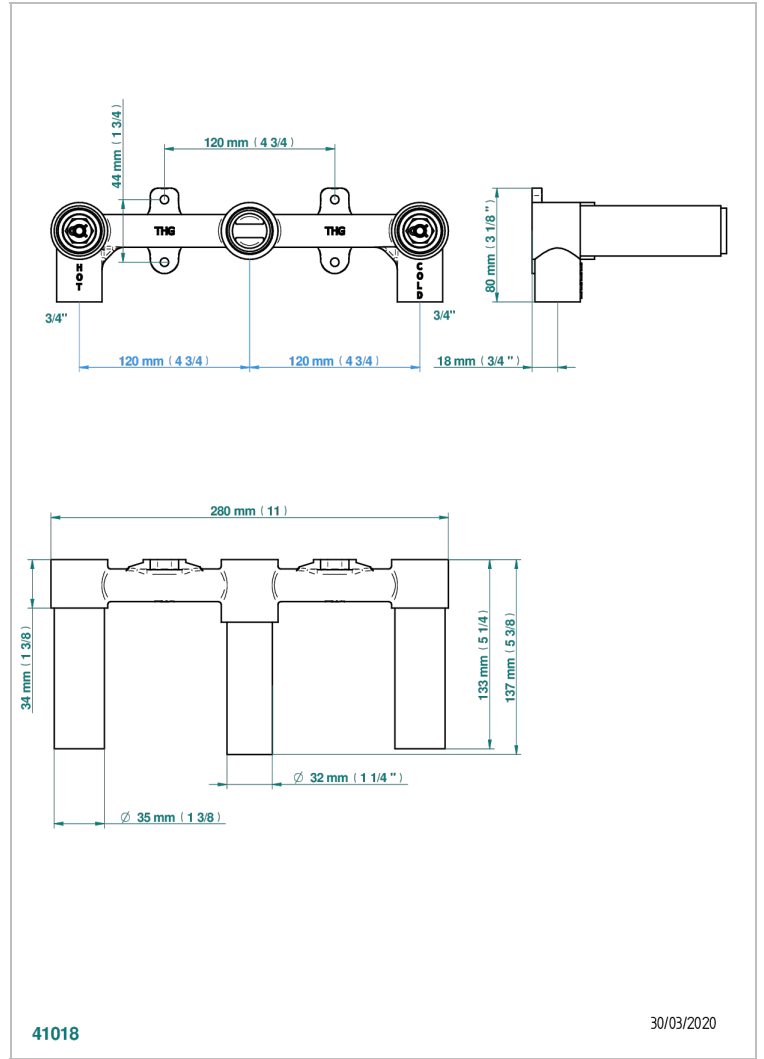

GENERAL ITEMS

GOO-40AM

Rough parts for wall mounted 3 hole mixer, lever handle version

CHARACTERISTIC

- General Items
- Rough parts for wall mounted 3 hole mixer, lever handle version

AVAILABLE FINITIONS

*** - A00