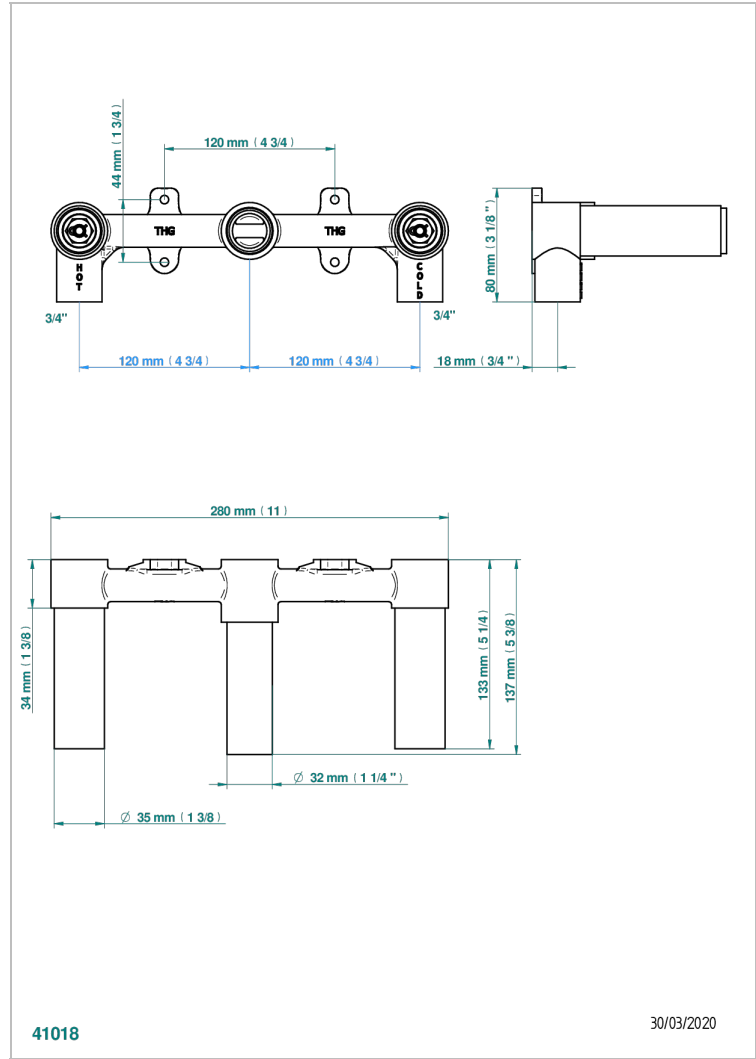

# GENERAL ITEMS

GOO-40AM

Rough parts for wall mounted 3 hole mixer, lever handle version

41018

30/03/2020

## CHARACTERISTIC

- General Items
- Rough parts for wall mounted 3 hole mixer, lever handle version