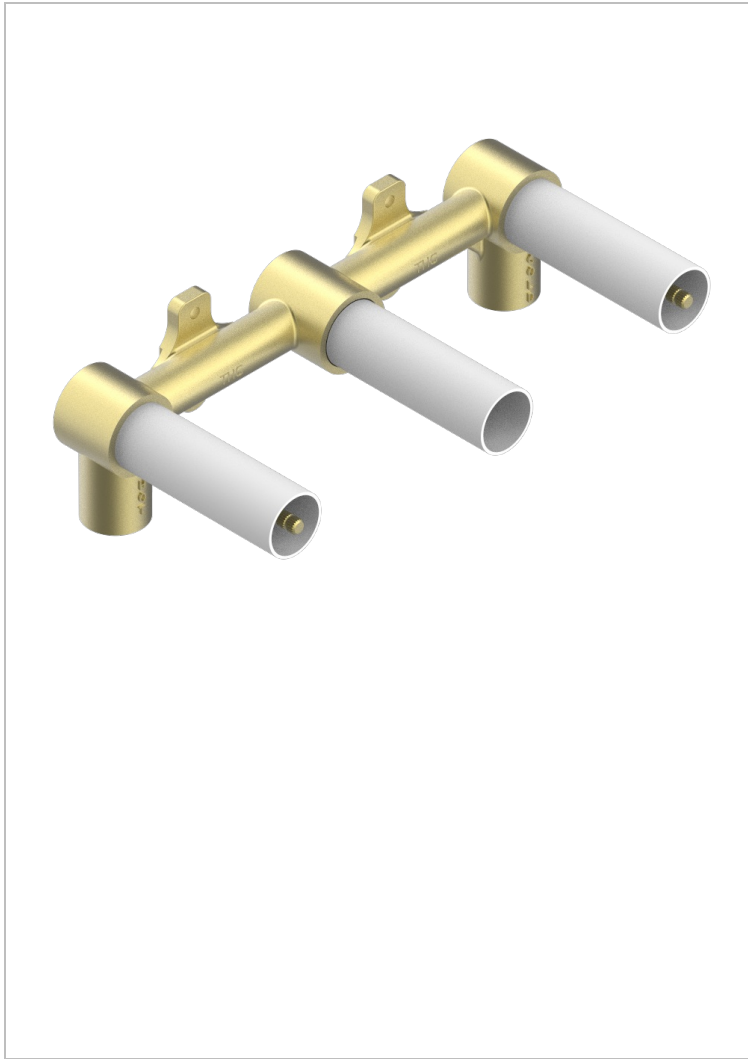

# GENERAL ITEMS

GOO-40AM

Rough parts for wall mounted 3 hole mixer, lever handle version

41018

30/03/2020

## CHARACTERISTIC

- General Items
- Rough parts for wall mounted 3 hole mixer, lever handle version