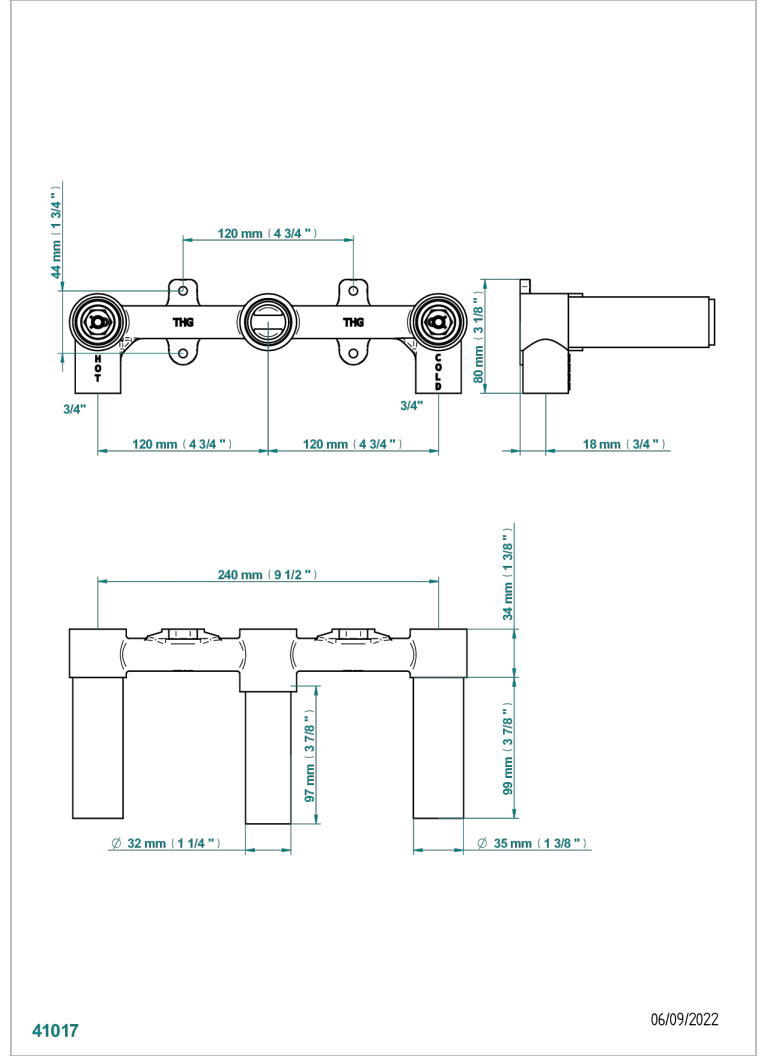

GENERAL ITEMS

G00-40AC

Rough parts for wall mounted 3 hole mixer, cross handle version

CHARACTERISTIC

- General Items
- Rough parts for wall mounted 3 hole mixer, cross handle version

AVAILABLE FINITIONS

*** - A00