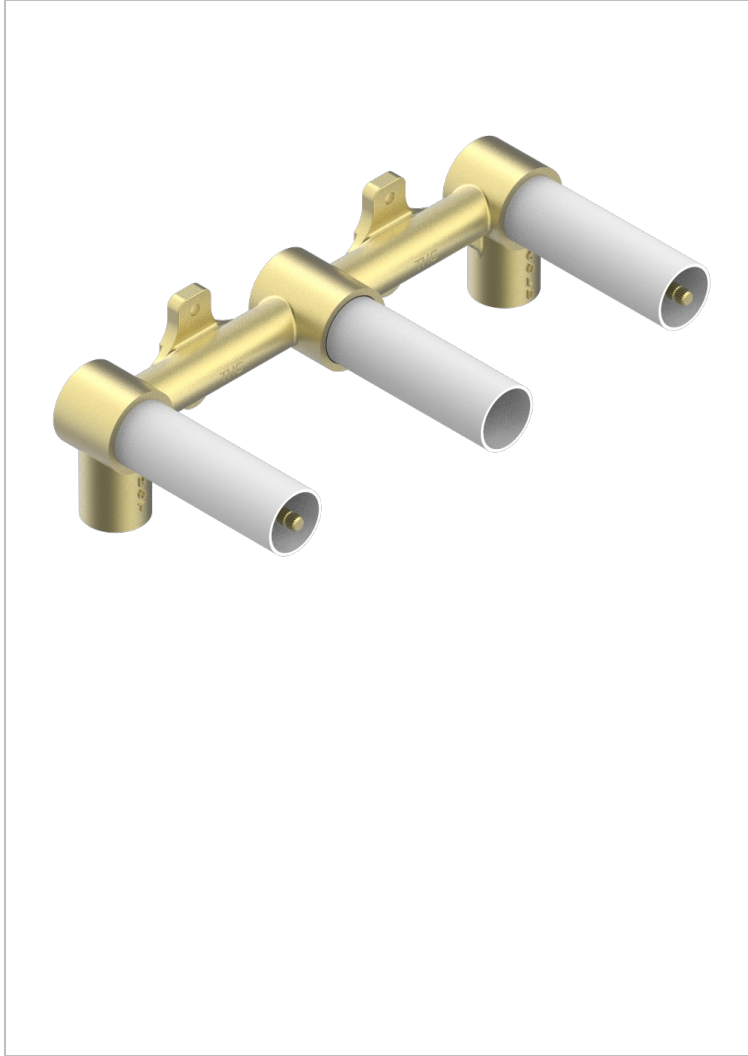

GENERAL ITEMS

G00-40AC

Rough parts for wall mounted 3 hole mixer, cross handle version

CHARACTERISTIC

- General Items
- Rough parts for wall mounted 3 hole mixer, cross handle version

AVAILABLE FINITIONS

*** - A00