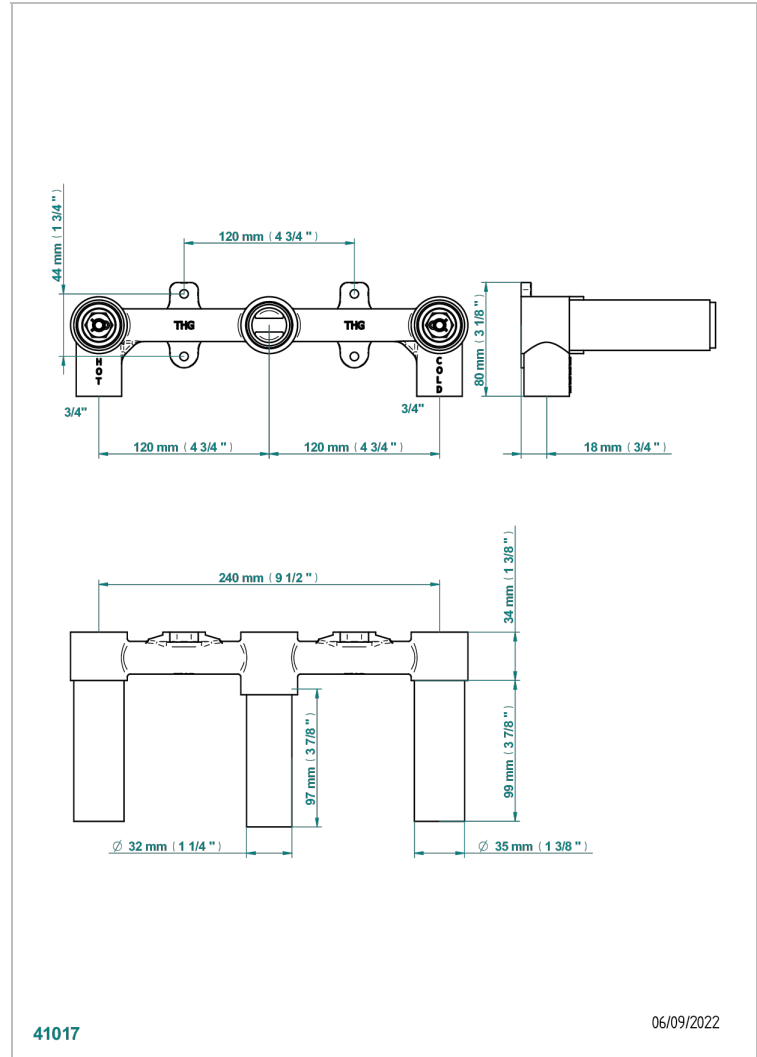

GENERAL ITEMS

G00-40AC

Rough parts for wall mounted 3 hole mixer, cross handle version

CHARACTERISTIC

- General Items
- Rough parts for wall mounted 3 hole mixer, cross handle version

AVAILABLE FINITIONS

*** - A00