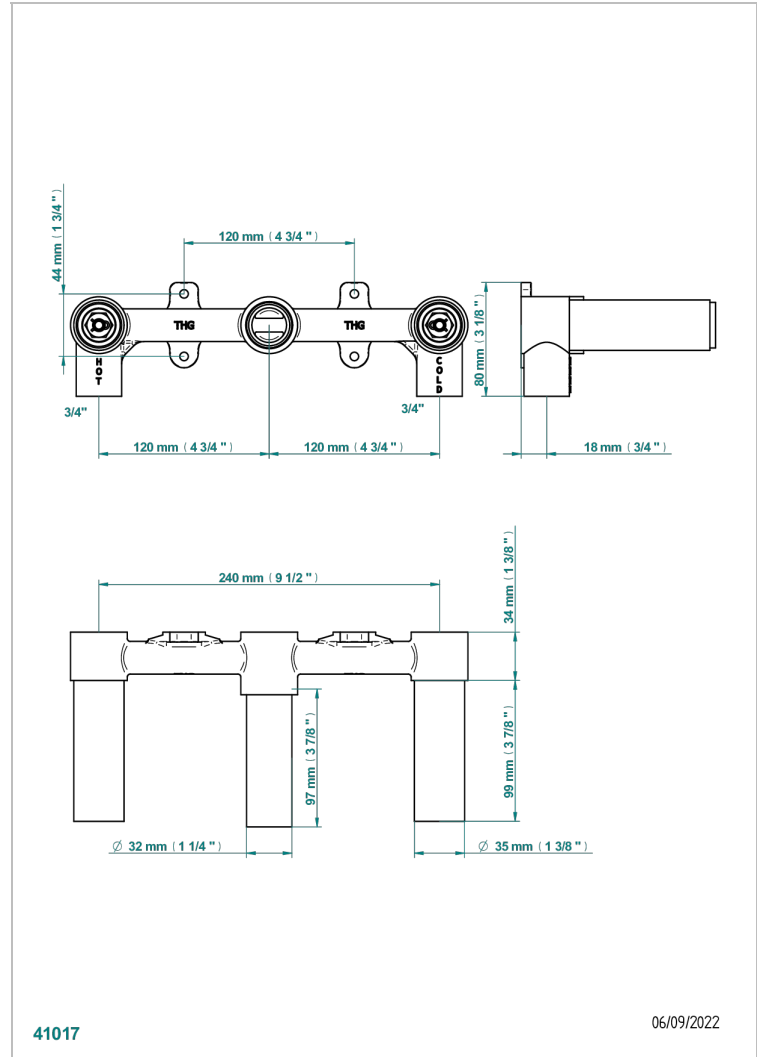

# GENERAL ITEMS

G00-40AC

Rough parts for wall mounted 3 hole mixer, cross handle version

## CHARACTERISTIC

- General Items
- Rough parts for wall mounted 3 hole mixer, cross handle version