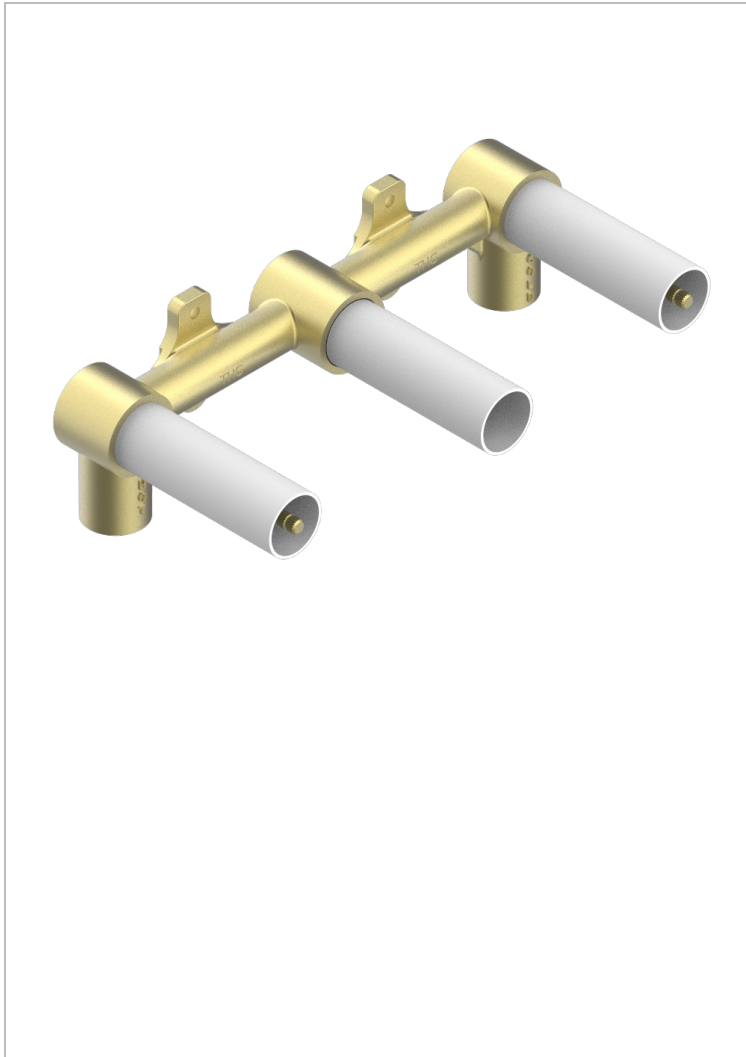

GENERAL ITEMS

G00-40AC

Rough parts for wall mounted 3 hole mixer, cross handle version

CHARACTERISTIC

- General Items
- Rough parts for wall mounted 3 hole mixer, cross handle version

AVAILABLE FINITIONS

*** - A00