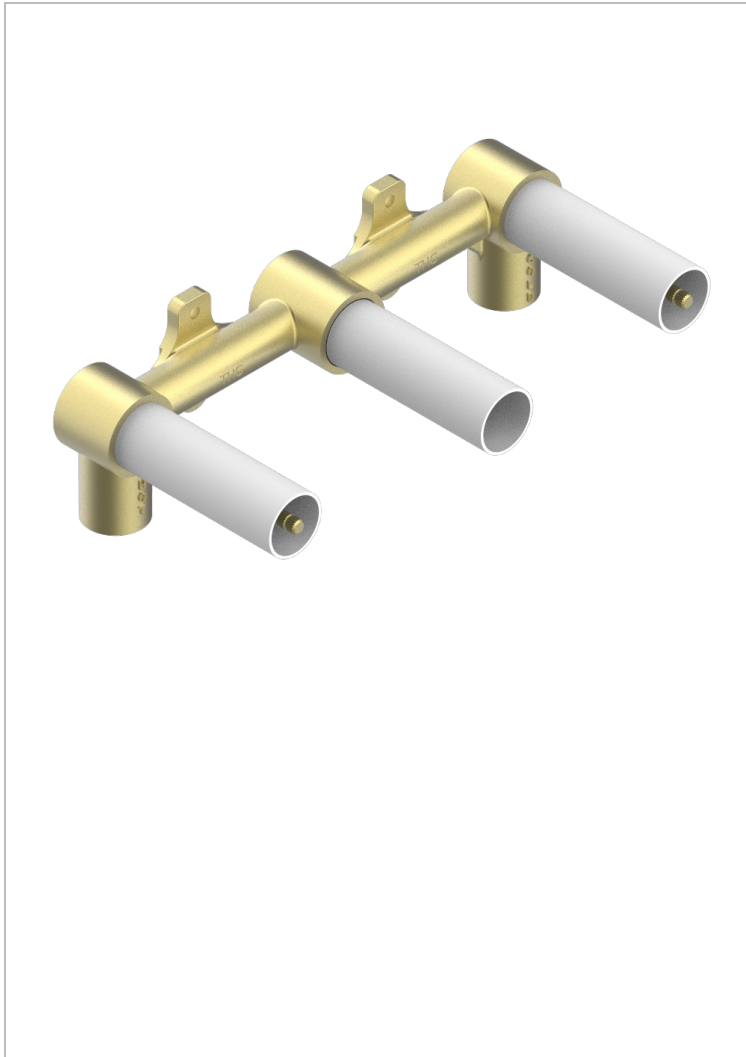

# GENERAL ITEMS

G00-40AC

Rough parts for wall mounted 3 hole mixer, cross handle version

## CHARACTERISTIC

- General Items
- Rough parts for wall mounted 3 hole mixer, cross handle version