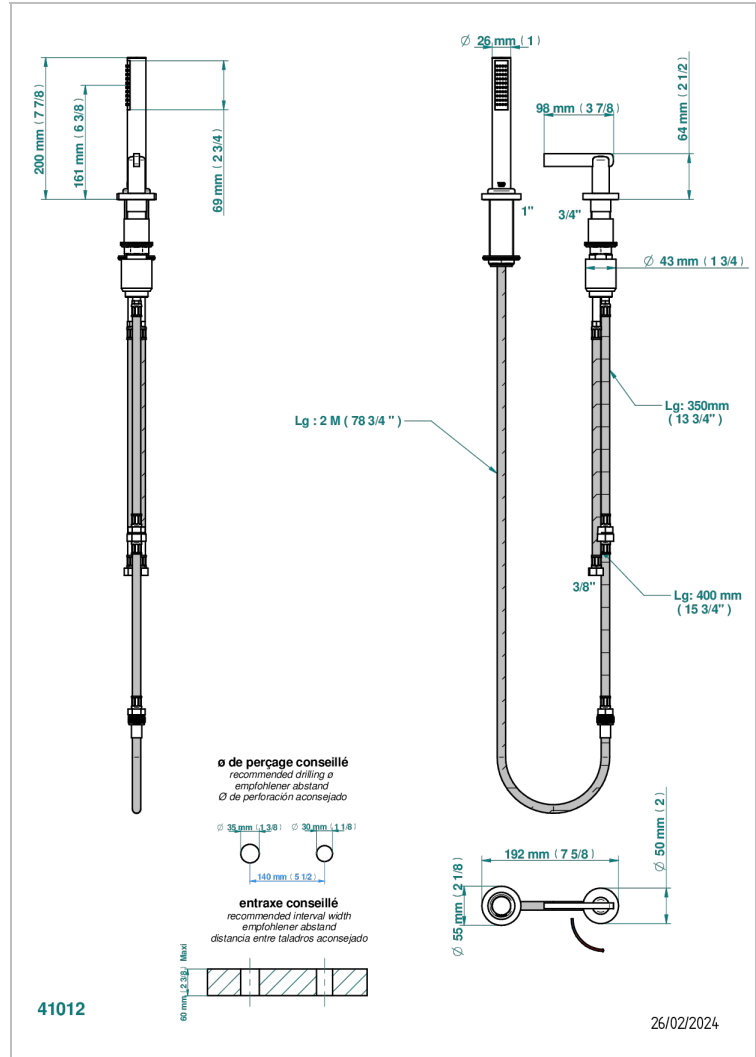

LE 11 WITH LEVER HANDLES

U2B-6532/60A

Deck mounted mixer with handshower, progressive cartridge

CHARACTERISTIC

- ACS : 22ACCLY009

STANDARDS

AVAILABLE FINITIONS

Black ceram - D30

Blush PVD - H62

Brass color PVD - H49

Brown bronze color PVD - F33

Chrome polished - A02

Chrome polished / gold polished - G02

Copper antique matt, coated - H07

Gold color PVD - H52

Gold mat - F07

Matt gold color PVD - H53

Matt graphite PVD - H65

Matt nickel (American satin) - C01

Matt nickel color PVD - H56

Nickel antique / Sovereign - H28

Nickel color PVD - H55

Nickel polished - B01

Soft gold - F30